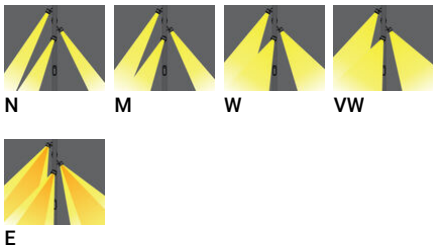

LADOR 38 (LD-20051)

Product description

Supplied with specific 6 m square, straight aluminium pole: APC160102-LD - RGBW

microPrim™

Luminaire Structure

- Die-cast aluminium housing
- Pre-treated before powder coating ensuring high corrosion resistance
- Thermal heat dissipation body
- Single cable entry, through wiring upon request
- One cable gland supplied with 2 m of 5x1.5 sqmm outdoor cable
- Stainless steel fasteners in grade 304 with zinc flake coating (ZFC)
- Durable silicone rubber gasket
- High-efficiency PMMA lens
- Clear toughened glass
- Integral control gear
- Maximum wind load resistance is 140 km/h
- Surge protection 10kV

Optic

Product colour

Special finishes upon request

LADOR 38 (LD-20051)

Technical information

Material	Aluminium
Light source	4 x 8 LED
Power	88 W
Lumen	3412 - 4532 lm
Efficacy	39 - 52 lm/W
Driver option	Integral control gear
Driver	Constant current (CC)
Input voltage	220-240 V 50/60 Hz

Optic	N, M, W, VW, E
Optic value	8°, 17°, 26°, 65°, 43°x11°
CCT / CRI	RGBW30, RGBW40
ULR	<1%
ULOR	<1%
Dimming type	DMX, DMX/RDM
Product colours	Black, Dark Grey, White, Matt Silver, Bronze, Concrete - Urban, Softscape - Urban, Stone - Urban, Corten - Urban, Oak - Woodland, Walnut - Woodland, Pine - Woodland
Weight	24.5 kg

Operating temperature	-20 °C to 40 °C
EPA (m2)	0.683
Cable	One cable gland supplied with 2 m of 5x1.5 sqmm outdoor cable
Through wiring	Single cable entry, through wiring upon request
Lens / Reflector / Optic	High-efficiency PMMA lens, Clear toughened glass
Variants (DMX/RDM)	Compatible with EN/ IEC 60598-2-22: Suitable for emergency installations as central supply, non-maintained (Z0)