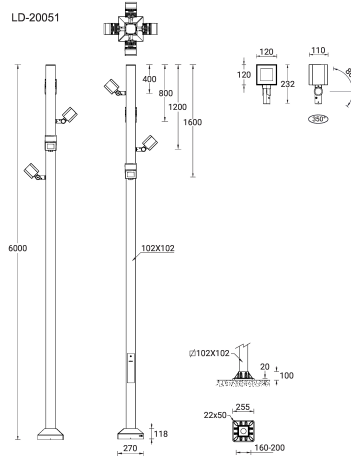

LADOR 38 (LD-20051)

Product description

Supplied with specific 6 m square, straight aluminium pole: APC160102-LD - RGBW

microPrim™

Luminaire Structure

- Die-cast aluminium housing
- Pre-treated before powder coating ensuring high corrosion resistance
- Thermal heat dissipation body
- Single cable entry, through wiring upon request
- One cable gland supplied with 2 m of 5x1.5 sqmm outdoor cable
- Stainless steel fasteners in grade 304 with zinc flake coating (ZFC)
- Durable silicone rubber gasket
- High-efficiency PMMA lens
- Clear toughened glass
- Integral control gear
- Maximum wind load resistance is 140 km/h
- Surge protection 10kV

Optic

Product colour

Special finishes upon request

LADOR 38 (LD-20051)

Technical information

Material	Aluminium
Light source	4 x 8 LED
Power	88 W
Lumen	3412 - 4532 lm
Efficacy	39 - 52 lm/W
Driver option	Integral control gear
Driver	Constant current (CC)
Input voltage	220-240 V 50/60 Hz

Operating temperature	-20 °C to 40 °C
EPA (m2)	0.683
Cable	One cable gland supplied with 2 m of 5x1.5 sqmm outdoor cable
Through wiring	Single cable entry, through wiring upon request
Lens / Reflector / Optic	High-efficiency PMMA lens, Clear toughened glass
Variants (DMX/RDM)	Compatible with EN/ IEC 60598-2-22: Suitable for emergency installations as central supply, non-maintained (Z0)

Pole (required)

6 m - Square, straight aluminium
pole for LADOR
APC160102-LD