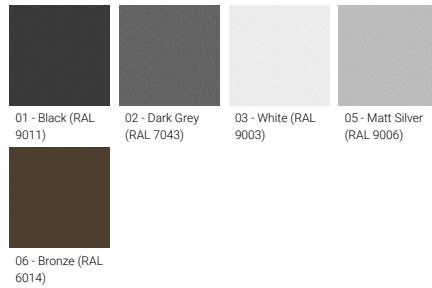

Optic

Product colour

Special finishes upon request

LADOR 38 (LD-20051)

Technical information

Material	Aluminium
Light source	4 x 8 LED
Power	88 W
Lumen	3412 - 4532 lm
Efficacy	39 - 52 lm/W
Driver option	Integral control gear
Driver	Constant current (CC)
Input voltage	220-240 V 50/60 Hz

Optic	N, M, W, VW, E
Optic value	8°, 17°, 26°, 65°, 43°x11°
CCT / CRI	RGBW30, RGBW40
ULR	<1%
ULOR	<1%
Dimming type	DMX, DMX/RDM
Product colours	Black, Dark Grey, White, Matt Silver, Bronze, Concrete - Urban, Softscape - Urban, Stone - Urban, Corten - Urban, Oak - Woodland, Walnut - Woodland, Pine - Woodland
Weight	24.5 kg