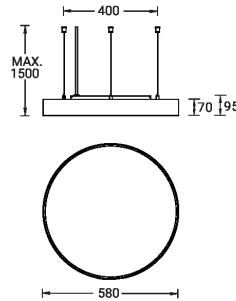

MALMO 4 (MAL-90135)

Technical information

Material	Aluminium
Light source	2496 & 224 LED
Power	112 W
Lumen	3870 lm
Driver option	Remote driver (included)
Driver	Constant current (CC)

Input voltage	220-240 V 50/60 Hz
Optic	O, P
Optic value	107°, 94°
Optic (2nd)	0
Optic (2nd) value	110°
CCT / CRI	RGBW30, RGBW40

Dimming type	DMX, DMX/RDM
Product colours	Black, White, Matt Silver, Concrete - Urban, Softscape - Urban, Stone - Urban, Corten - Urban, Oak - Woodland, Walnut - Woodland, Pine - Woodland
Weight	5.6 kg
Operating temperature	-20 °C to 40 °C
Variants (DMX/RDM)	Compatible with EN/ IEC 60598-2-22: Suitable for emergency installations as central supply, non-maintained (Z0)

MAL-90135