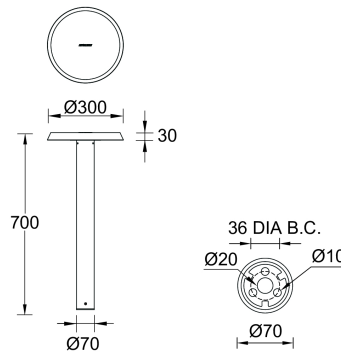

**MARVEL 1 (MAV-10004)**

**Product description**

Ø70 mm - 700 mm - Optic 360°

microPrim™

**Luminaire Structure**

- Die-cast aluminium housing
- Pre-treated before powder coating ensuring high corrosion resistance
- Extruded aluminium column
- Single cable entry
- One IP68 connector supplied with 0.2 m of 3x1.0 sqmm outdoor cable
- Stainless steel fasteners in grade 304 with zinc flake coating (ZFC)
- Durable silicone rubber gasket
- Clear toughened glass
- High-efficiency PMMA lens
- Integral control gear

**Optic**

G

**Product colour**

**Special finishes upon request**

**MARVEL 1 (MAV-10004)**

**Technical information**

<b>Material</b>	Aluminium
<b>Light source</b>	24 LED
<b>Power</b>	35 W
<b>Lumen</b>	3951 - 4159 lm
<b>Efficacy</b>	113 - 119 lm/W
<b>Driver option</b>	Integral control gear
<b>Driver</b>	Constant current (CC)
<b>Input voltage</b>	220-240 V 50/60 Hz

<b>Optic</b>	G
<b>Optic value</b>	114°X 136°
<b>CCT / CRI</b>	3000K CRI80, 4000K CRI80
<b>Bug</b>	B2-U2-G1
<b>ULR</b>	1%
<b>ULOR</b>	1%
<b>CIE flux code n°3</b>	97
<b>Dimming type</b>	On/Off, DALI

<b>Product colours</b>	Black, Dark Grey, White, Matt Silver, Bronze, Concrete - Urban, Softscape - Urban, Stone - Urban, Corten - Urban, Oak - Woodland, Walnut - Woodland, Pine - Woodland
<b>Weight</b>	6.0 kg
<b>Operating temperature</b>	-20 °C to 40 °C
<b>Cable</b>	One IP68 connector supplied with 0.2 m of 3x1.0 sqmm outdoor cable
<b>Through wiring</b>	Single cable entry
<b>Lens / Reflector / Optic</b>	Clear toughened glass, High-efficiency PMMA lens
<b>Variants (On/Off, DALI)</b>	Compatible with EN/ IEC 60598-2-22: Suitable for emergency installations as central supply, non-maintained (Z0)

MAV-10004

**MARVEL 1** (MAV-10004)**Accessory**

---

---

Anchor bolt  
**A14391**

---