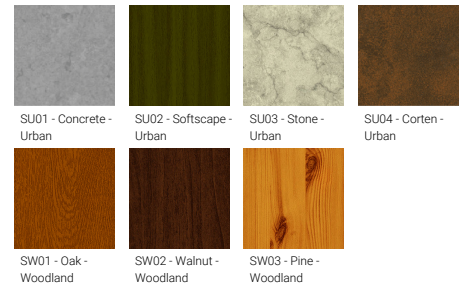

**Optic**

G

**Product colour**

**Special finishes upon request**

**MARVEL 1 (MAV-10004)**

**Technical information**

<b>Material</b>	Aluminium
<b>Light source</b>	24 LED
<b>Power</b>	35 W
<b>Lumen</b>	3951 - 4159 lm
<b>Efficacy</b>	113 - 119 lm/W
<b>Driver option</b>	Integral control gear
<b>Driver</b>	Constant current (CC)
<b>Input voltage</b>	220-240 V 50/60 Hz