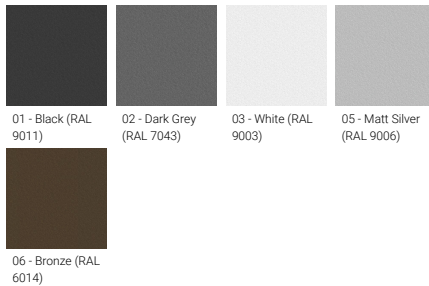

**MARVEL 1 (MAV-10004)**

**Product description**

Ø70 mm - 700 mm - Optic 360°

microPrim™

**Luminaire Structure**

- Die-cast aluminium housing
- Pre-treated before powder coating ensuring high corrosion resistance
- Extruded aluminium column
- Single cable entry
- One IP68 connector supplied with 0.2 m of 3x1.0 sqmm outdoor cable
- Stainless steel fasteners in grade 304 with zinc flake coating (ZFC)
- Durable silicone rubber gasket
- Clear toughened glass
- High-efficiency PMMA lens
- Integral control gear

**Optic**

G

**Product colour**

**Special finishes upon request**

**MARVEL 1 (MAV-10004)**

**Technical information**

<b>Material</b>	Aluminium
<b>Light source</b>	24 LED
<b>Power</b>	35 W
<b>Lumen</b>	3951 - 4159 lm
<b>Efficacy</b>	113 - 119 lm/W
<b>Driver option</b>	Integral control gear
<b>Driver</b>	Constant current (CC)
<b>Input voltage</b>	220-240 V 50/60 Hz