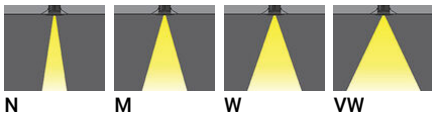

- Durable silicone rubber gasket
- Clear toughened glass
- Remote driver (included)
- Fire Rated 30 or 60 minutes

- 0dB Acoustic Rated

**Optic**

**Product colour**

**Special finishes upon request**

**MUNICH 1 (MUN-80001)**

<b>Optic</b>	N, M, W, VW
<b>Optic value</b>	14°, 25°, 34°, 60°
<b>CCT / CRI</b>	3000K CRI80, 4000K CRI80
<b>Dimming type</b>	On/Off, 1-10V, DALI
<b>Product colours</b>	Black, Dark Grey, White, Matt Silver, Bronze, Concrete - Urban, Softscape - Urban, Stone - Urban, Corten - Urban, Oak - Woodland, Walnut - Woodland, Pine - Woodland
<b>Weight</b>	0.4 kg
<b>Operating temperature</b>	-20 °C to 40 °C
<b>Through wiring</b>	Single cable entry