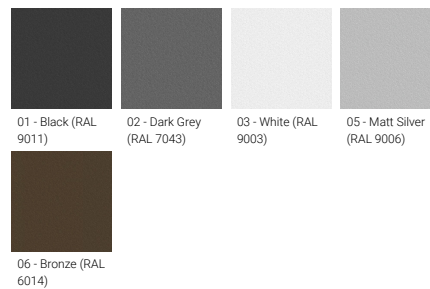

Product colour