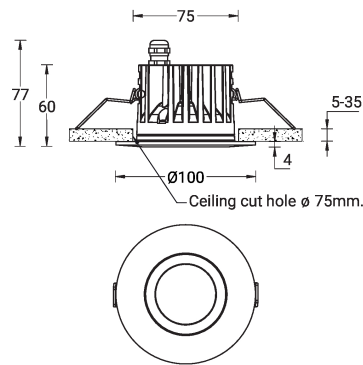

MUNICH 1 (MUN-80001)

Technical information

Material	Aluminium
Light source	7 LED (N,M), 1 LED (W, VW)
Power	12 W
Lumen	509 - 1038 lm
Efficacy	46 - 87 lm/W
Driver option	Remote driver (included)
Driver	Constant current (CC)
Input voltage	220-240 V 50/60 Hz

Optic	N, M, W, VW
Optic value	14°, 25°, 34°, 60°
CCT / CRI	3000K CRI80, 4000K CRI80
Dimming type	On/Off, 1-10V, DALI
Product colours	Black, Dark Grey, White, Matt Silver, Bronze, Concrete - Urban, Softscape - Urban, Stone - Urban, Corten - Urban, Oak - Woodland, Walnut - Woodland, Pine - Woodland
Weight	0.4 kg
Operating temperature	-20 °C to 40 °C
Through wiring	Single cable entry

Lens / Reflector / Optic	Clear toughened glass
MacAdam Ellipse	3 SDCM
Lifetime L90B10 (hours)	> 109,000, 120,000
Lifetime L80B10 (hours)	> 109,000, 120,000
Lifetime L80B50 (hours)	> 109,000, 120,000
Variants (1-10V, DALI)	Compatible with EN/ IEC 60598-2-22: Suitable for emergency installations as central supply, non-maintained (Z0)

MUN-80001