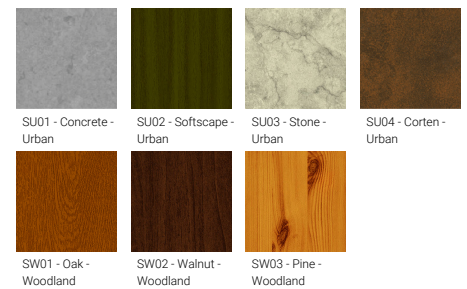

Special finishes upon request