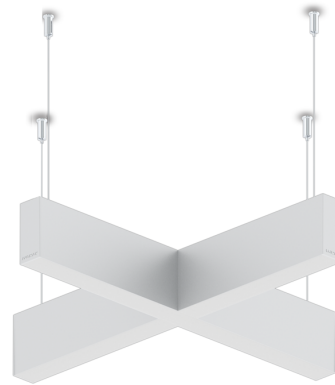

NYBRO 22 (NYB-80952-PE)

Product description

Down - X90° - 40x80 mm - 630 mm

microPrim™

Luminaire Structure

- Die-cast aluminium end-caps and extruded aluminium profile with powder coating
- Passive thermal management
- Stainless steel fasteners in grade 304 with zinc flake coating (ZFC)
- PMMA diffuser with Opal (UGR <19) and micro prismatic (UGR <13) options for better glare control

- Integral control gear
- Cut the connection angle according to the shape complete with electrical wires in white for mounting
- Up and down light distribution options

- Wireless control available through Bluetooth connection
- Daylight and occupancy sensor options

Optic

Product colour

01 - Black (RAL 9011) 03 - White (RAL 9003) 05 - Matt Silver (RAL 9006)

Special finishes upon request

SU01 - Concrete - Urban SU02 - Softscape - Urban SU03 - Stone - Urban SU04 - Corten - Urban