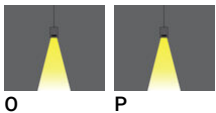

NYBRO 22 (NYB-80952-PE)

Product description

Down - X90° - 40x80 mm - 630 mm

microPrim™

Luminaire Structure

- Die-cast aluminium end-caps and extruded aluminium profile with powder coating
- Passive thermal management
- Stainless steel fasteners in grade 304 with zinc flake coating (ZFC)
- PMMA diffuser with Opal (UGR <19) and micro prismatic (UGR <13) options for better glare control

- Integral control gear
- Cut the connection angle according to the shape complete with electrical wires in white for mounting
- Up and down light distribution options

- Wireless control available through Bluetooth connection
- Daylight and occupancy sensor options

Optic

Product colour

01 - Black (RAL 9011) 03 - White (RAL 9003) 05 - Matt Silver (RAL 9006)

Special finishes upon request

SU01 - Concrete - Urban SU02 - Softscape - Urban SU03 - Stone - Urban SU04 - Corten - Urban

Input voltage	220-240 V 50/60 Hz
Optic	O, P
Optic value	Opal, Micro-prismatic
CCT / CRI	3000K CRI80, 4000K CRI80
Dimming type	On/Off, DALI
Product colours	Black, White, Matt Silver, Concrete - Urban, Softscape - Urban, Stone - Urban, Corten - Urban, Oak - Woodland, Walnut - Woodland, Pine - Woodland
Weight	3.1 kg