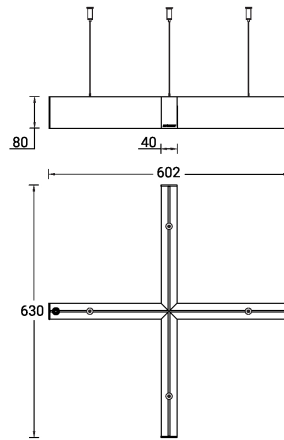

NYBRO 22 (NYB-80952-PE)

Technical information

Material	Aluminium
Light source	144 LED
Power	25 W
Lumen	1975 - 2390 lm
Efficacy	79 - 96 lm/W
Driver option	Integral control gear
Driver	Constant current (CC)

Input voltage	220-240 V 50/60 Hz
Optic	O, P
Optic value	Opal, Micro-prismatic
CCT / CRI	3000K CRI80, 4000K CRI80
Dimming type	On/Off, DALI
Product colours	Black, White, Matt Silver, Concrete - Urban, Softscape - Urban, Stone - Urban, Corten - Urban, Oak - Woodland, Walnut - Woodland, Pine - Woodland
Weight	3.1 kg

Operating temperature	-20 °C to 40 °C
MacAdam Ellipse	3 SDCM
Lifetime L90B10 (hours)	> 23,000
Lifetime L80B10 (hours)	> 45,000
Lifetime L80B50 (hours)	> 50,000
Variants (On/Off, DALI)	Compatible with EN/ IEC 60598-2-22: Suitable for emergency installations as central supply, non-maintained (Z0)

NYB-80952-PE