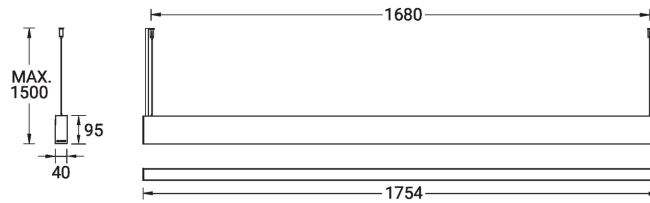

**Optic**

**Product colour**

**Special finishes upon request**

**NYBRO 9 (NYB-90143)**

**Technical information**

<b>Material</b>	Aluminium	<b>Optic</b>	O, P	<b>Operating temperature</b>	-20 °C to 40 °C
<b>Light source</b>	204 & 204 LED	<b>Optic value</b>	Opal, Micro-prismatic	<b>MacAdam Ellipse</b>	3 SDCM
<b>Power</b>	73 W	<b>Optic (2nd)</b>	O	<b>Lifetime L90B10 (hours)</b>	> 23,000
<b>Lumen</b>	8004 lm	<b>Optic (2nd) value</b>	Opal	<b>Lifetime L80B10 (hours)</b>	> 45,000
<b>Efficacy</b>	110 lm/W	<b>CCT / CRI</b>	3000K CRI80, 4000K CRI80	<b>Lifetime L80B50 (hours)</b>	> 50,000
<b>Driver option</b>	Integral control gear	<b>Dimming type</b>	DALI	<b>Variants (DALI)</b>	Compatible with EN/ IEC 60598-2-22: Suitable for emergency installations as central supply, non-maintained (Z0)
<b>Driver</b>	Constant current (CC)	<b>Product colours</b>	Black, White, Matt Silver, Concrete - Urban, Softscape - Urban, Stone - Urban, Corten - Urban, Oak - Woodland, Walnut - Woodland, Pine - Woodland		
<b>Input voltage</b>	220-240 V 50/60 Hz	<b>Weight</b>	5.2 kg		

NYB-90143

**NYBRO 9** (NYB-90143)**Accessory**

Continuous-coupler bracket  
(40/50 mm Down profile)  
**A81881**

Supply cable surface mounting  
box  
**A80981**

Integrated track - 3 phase - DALI  
for NYBRO  
**A81491**