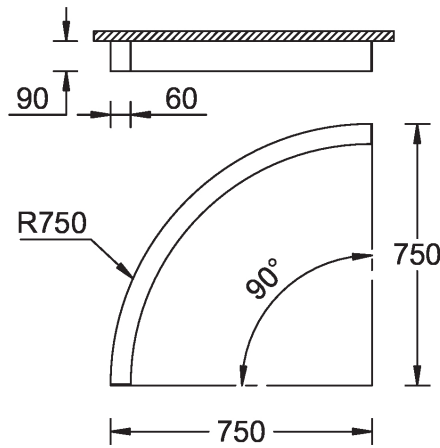

OULU 6 (OUL-80611)

Technical information

Material	Aluminium
Light source	144 LED
Power	18 W
Lumen	1849 - 1926 lm
Efficacy	103 - 107 lm/W
Driver option	Integral control gear for On/Off (-ND), DALI (-DA). Remote driver is included for 1-10V (-DI)

Driver	Constant current (CC)
Input voltage	220-240 V 50/60 Hz
Optic	0
Optic value	Opal
CCT / CRI	3000K CRI80, 4000K CRI80
Dimming type	On/Off, 1-10V, DALI

Product colours	Black, White, Matt Silver, Concrete - Urban, Softscape - Urban, Stone - Urban, Corten - Urban, Oak - Woodland, Walnut - Woodland, Pine - Woodland
Weight	3.1 kg
Operating temperature	-20 °C to 40 °C
Variants (On/Off, 1-10V, DALI)	Compatible with EN/ IEC 60598-2-22: Suitable for emergency installations as central supply, non-maintained (Z0)

OUL-80611