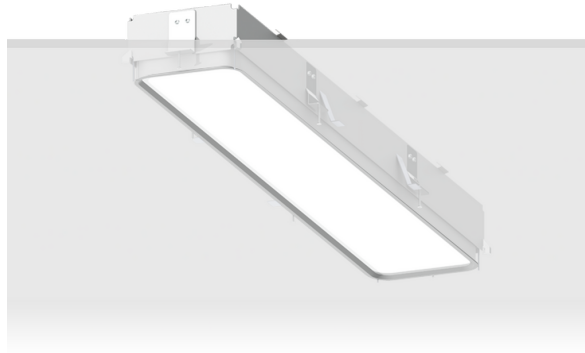

PITTSFIELD 2 (PIT-80121)

Product description

Down - Trimless - 1390 mm

microPrim™

Luminaire Structure

- Extruded aluminium bended profile with powder coating
- Passive thermal management
- Stainless steel fasteners in grade 304 with zinc flake coating (ZFC)
- PMMA diffuser with Opal (UGR <19) and micro prismatic (UGR <13) options for better glare control

- Integral control gear
- Stainless steel brackets and screws for mounting
- Down light distribution only
- Wireless control available through Bluetooth connection

- Daylight and occupancy sensor options
- Emergency module (1 or 3 hours) is available upon request with 3 options (BASIC, SELF-TEST, PRO-DALI)