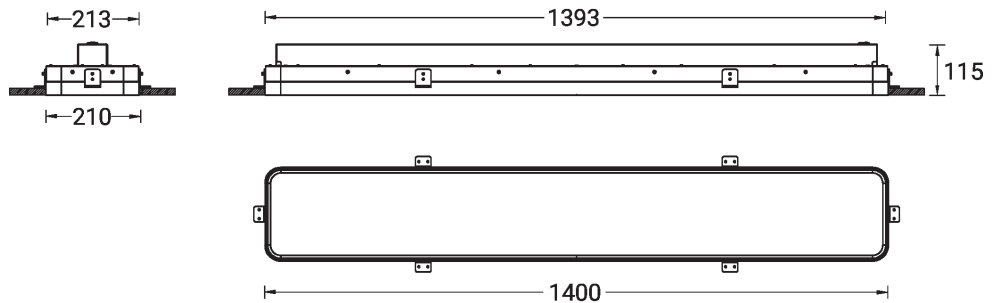

PITTSFIELD 2 (PIT-80121)

Technical information

Material	Aluminium
Light source	576 LED
Power	35 W
Lumen	3605 - 4299 lm
Efficacy	103 - 123 lm/W
Driver option	Integral control gear
Driver	Constant current (CC)

Input voltage	220-240 V 50/60 Hz
Optic	O, P
Optic value	Opal, Micro-prismatic
CCT / CRI	3000K CRI80, 4000K CRI80
Dimming type	On/Off, 1-10V, DALI
Product colours	Black, White, Matt Silver, Concrete - Urban, Softscape - Urban, Stone - Urban, Corten - Urban, Oak - Woodland, Walnut - Woodland, Pine - Woodland
Weight	6.2 kg

Operating temperature	-20 °C to 40 °C
MacAdam Ellipse	3 SDCM
Lifetime L90B10 (hours)	> 23,000
Lifetime L80B10 (hours)	> 45,000
Lifetime L80B50 (hours)	> 50,000
Variants (On/Off, 1-10V, DALI)	Compatible with EN/ IEC 60598-2-22: Suitable for emergency installations as central supply, non-maintained (Z0)

PIT-80121