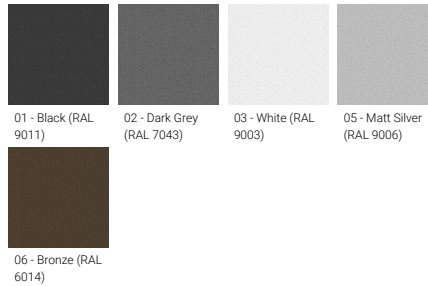

**Optic**

AS

**Product colour**

**Special finishes upon request**

**ROBUST 3 (RO-80498-A)**

**Technical information**

<b>Material</b>	Aluminium
<b>Light source</b>	1 COB
<b>Power</b>	42 W
<b>Lumen</b>	3377 - 3418 lm
<b>Efficacy</b>	80 - 81 lm/W
<b>Driver option</b>	Remote driver (included)
<b>Driver</b>	Constant current (CC)
<b>Input voltage</b>	220-240 V 50/60 Hz