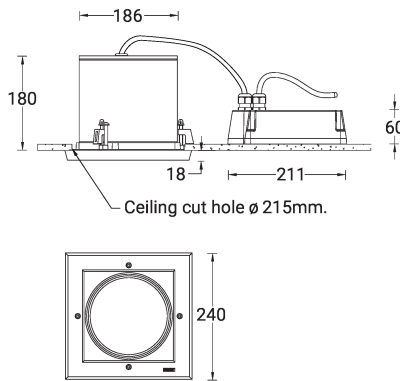

ROBUST 3 (RO-80498-A)

Technical information

Material	Aluminium
Light source	1 COB
Power	42 W
Lumen	3377 - 3418 lm
Efficacy	80 - 81 lm/W
Driver option	Remote driver (included)
Driver	Constant current (CC)
Input voltage	220-240 V 50/60 Hz

Optic	AS
Optic value	46°x 56°
CCT / CRI	3000K CRI80, 4000K CRI80
Bug	B2-U0-G0
ULR	<1%
ULOR	<1%
CIE flux code n°3	99
Dimming type	On/Off, DALI

Product colours	Black, Dark Grey, White, Matt Silver, Bronze, Concrete - Urban, Softscape - Urban, Stone - Urban, Corten - Urban, Oak - Woodland, Walnut - Woodland, Pine - Woodland
Weight	5.5 kg
Operating temperature	-20 °C to 40 °C
Through wiring	Single cable entry
Lens / Reflector / Optic	Clear toughened glass, High-efficiency optical reflector
MacAdam Ellipse	3 SDCM
Lifetime L90B10 (hours)	> 55,000
Variants (DALI)	Compatible with EN/ IEC 60598-2-22: Suitable for emergency installations as central supply, non-maintained (Z0)

RO-80498-A