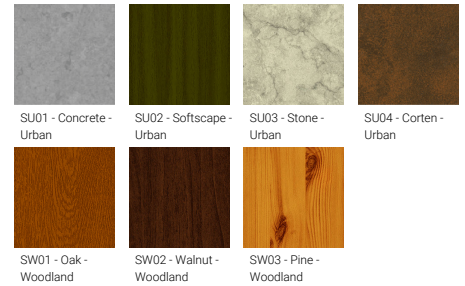

**Optic**

AS

**Product colour**

**Special finishes upon request**

**ROBUST 3 (RO-80498-A)**

**Technical information**

<b>Material</b>	Aluminium
<b>Light source</b>	1 COB
<b>Power</b>	42 W
<b>Lumen</b>	3377 - 3418 lm
<b>Efficacy</b>	80 - 81 lm/W
<b>Driver option</b>	Remote driver (included)
<b>Driver</b>	Constant current (CC)
<b>Input voltage</b>	220-240 V 50/60 Hz