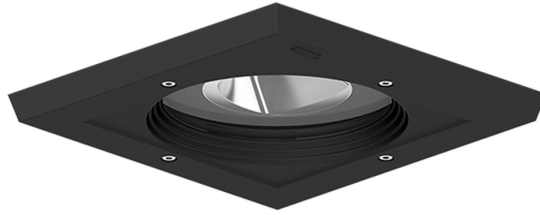

**ROBUST 3 (RO-80498-A)**

**Product description**

With remote box IP-rated / remote driver - Square - Aluminium frame

microPrim™

**Luminaire Structure**

- Die-cast aluminium housing
- Pre-treated before powder coating ensuring high corrosion resistance
- Single cable entry
- Stainless steel fasteners in grade 304 with zinc flake coating (ZFC)
- Durable silicone rubber gasket
- Clear toughened glass
- High-efficiency optical reflector
- Remote driver (included)

**Optic**

AS

**Product colour**

**Special finishes upon request**

**ROBUST 3 (RO-80498-A)**

**Technical information**

<b>Material</b>	Aluminium
<b>Light source</b>	1 COB
<b>Power</b>	42 W
<b>Lumen</b>	3377 - 3418 lm
<b>Efficacy</b>	80 - 81 lm/W
<b>Driver option</b>	Remote driver (included)
<b>Driver</b>	Constant current (CC)
<b>Input voltage</b>	220-240 V 50/60 Hz

<b>Optic</b>	AS
<b>Optic value</b>	46°x 56°
<b>CCT / CRI</b>	3000K CRI80, 4000K CRI80
<b>Bug</b>	B2-U0-G0
<b>ULR</b>	<1%
<b>ULOR</b>	<1%
<b>CIE flux code n°3</b>	99
<b>Dimming type</b>	On/Off, DALI

<b>Product colours</b>	Black, Dark Grey, White, Matt Silver, Bronze, Concrete - Urban, Softscape - Urban, Stone - Urban, Corten - Urban, Oak - Woodland, Walnut - Woodland, Pine - Woodland
<b>Weight</b>	5.5 kg
<b>Operating temperature</b>	-20 °C to 40 °C
<b>Through wiring</b>	Single cable entry
<b>Lens / Reflector / Optic</b>	Clear toughened glass, High-efficiency optical reflector
<b>MacAdam Ellipse</b>	3 SDCM
<b>Lifetime L90B10 (hours)</b>	> 55,000
<b>Variants (DALI)</b>	Compatible with EN/ IEC 60598-2-22: Suitable for emergency installations as central supply, non-maintained (Z0)