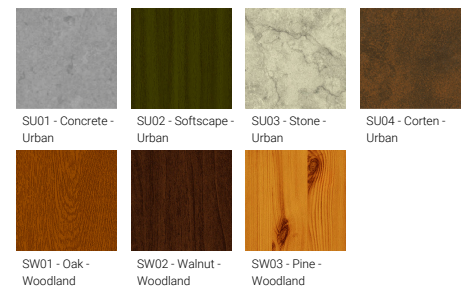

Optic

G

Product colour

Special finishes upon request

VANCOUVER 9 (VA-20061)

Technical information

Material	Aluminium
Light source	1 COB
Power	40 W
Lumen	1091 - 1167 lm
Efficacy	27 - 29 lm/W
Driver option	Integral control gear
Driver	Constant current (CC)
Input voltage	220-240 V 50/60 Hz
Optic	G
Optic value	58°

CCT / CRI	3000K CRI80, 4000K CRI80
Bug	B1-U2-G0
ULR	2%
ULOR	2%
CIE flux code n°3	99
Dimming type	On/Off, 1-10V, DALI
Product colours	Black, Dark Grey, White, Matt Silver, Bronze, Concrete - Urban, Softscape - Urban, Stone - Urban, Corten - Urban, Oak - Woodland, Walnut - Woodland, Pine - Woodland
Weight	55.8 kg
Operating temperature	-20 °C to 40 °C
EPA (m2)	0.888