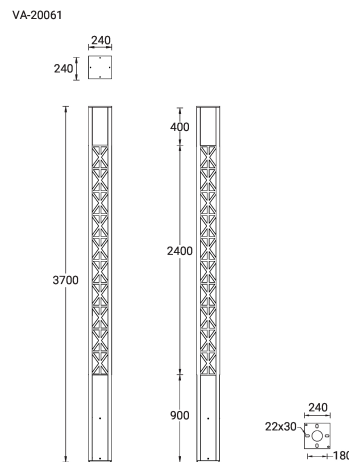

VANCOUVER 9 (VA-20061)

Product description

240x240 mm - 3700 mm - Decorative pattern type 2 - IP65

microPrim™

Luminaire Structure

- Die-cast aluminium housing
- Extruded aluminium column
- Pre-treated before powder coating ensuring high corrosion resistance
- Single cable entry
- One IP68 connector supplied with 0.3 m of 3x1.0 sqmm outdoor cable
- Stainless steel fasteners in grade 304 with zinc flake coating (ZFC)
- Durable silicone rubber gasket
- High-efficiency optical reflector
- Clear toughened glass
- Integral control gear
- Maximum wind load resistance is 160 km/h
- Surge protection 10kV
- VANCOUVER luminaires with projectors on top and colder than 3000K CCT do not meet the IDA certification requirements

Optic

G

Product colour

Special finishes upon request

VANCOUVER 9 (VA-20061)

Technical information

Material	Aluminium
Light source	1 COB
Power	40 W
Lumen	1091 - 1167 lm
Efficacy	27 - 29 lm/W
Driver option	Integral control gear
Driver	Constant current (CC)
Input voltage	220-240 V 50/60 Hz
Optic	G
Optic value	58°

Cable	One IP68 connector supplied with 0.3 m of 3x1.0 sqmm outdoor cable
Through wiring	Single cable entry
Lens / Reflector / Optic	High-efficiency optical reflector, Clear toughened glass
MacAdam Ellipse	3 SDCM
Lifetime L90B10 (hours)	> 50,700
Lifetime L80B10 (hours)	> 63,500
Lifetime L80B50 (hours)	> 63,500
Variants (1-10V, DALI)	Compatible with EN/ IEC 60598-2-22: Suitable for emergency installations as central supply, non-maintained (Z0)