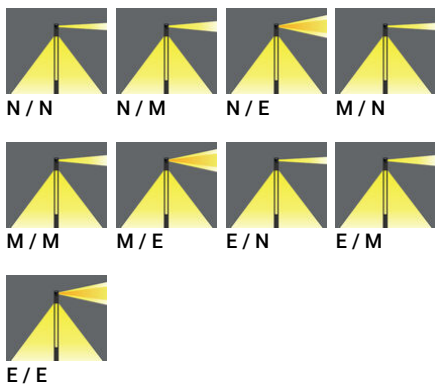

**VANCOUVER 16 (VA-20113)**

**Product description**

240x240 mm - 4810 mm - No decorative pattern  
(Optic) - 3 projectors (Optic 2nd ) IP66 - RGBW

microPrim™

**Luminaire Structure**

- Die-cast aluminium housing
- Extruded aluminium column
- Pre-treated before powder coating ensuring high corrosion resistance
- Single cable entry
- One IP68 connector supplied with 0.3 m of 5x1.5 sqmm outdoor cable
- Stainless steel fasteners in grade 304 with zinc flake coating (ZFC)
- Durable silicone rubber gasket
- High-efficiency polycarbonate lens
- Clear toughened glass
- Integral control gear
- Maximum wind load resistance is 160 km/h
- Surge protection 10kV
- VANCOUVER luminaires with projectors on top and colder than 3000K CCT do not meet the IDA certification requirements

**Optic**

**Product colour**

**Special finishes upon request**

**VANCOUVER 16 (VA-20113)**

**Technical information**

<b>Material</b>	Aluminium
<b>Light source</b>	7 LED & 3 x 7 LED (Projectors)
<b>Power</b>	132 W
<b>Lumen</b>	4116 - 5482 lm
<b>Efficacy</b>	31 - 42 lm/W
<b>Driver option</b>	Integral control gear
<b>Driver</b>	Constant current (CC)
<b>Input voltage</b>	220-240 V 50/60 Hz
<b>Optic</b>	N, M, E

<b>Optic value</b>	21°, 35°, 48°x26°
<b>Optic (2nd)</b>	N, M, E
<b>Optic (2nd) value</b>	21°, 35°, 48°x26°
<b>CCT / CRI</b>	RGBW30, RGBW40
<b>Bug</b>	B1-U0-G0, B2-U0-G0
<b>Dimming type</b>	DMX, DMX/RDM
<b>Product colours</b>	Black, Dark Grey, White, Matt Silver, Bronze, Concrete - Urban, Softscape - Urban, Stone - Urban, Corten - Urban, Oak - Woodland, Walnut - Woodland, Pine - Woodland
<b>Weight</b>	64.6 kg
<b>Operating temperature</b>	-20 °C to 40 °C