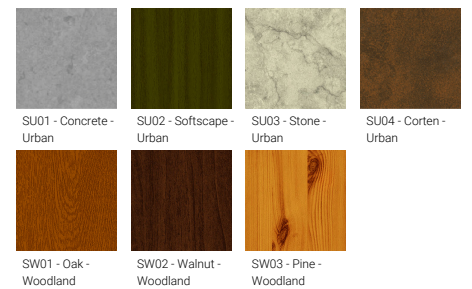

**VANCOUVER 16 (VA-20113)**

**Product description**

240x240 mm - 4810 mm - No decorative pattern  
(Optic) - 3 projectors (Optic 2nd ) IP66 - RGBW

microPrim™

**Luminaire Structure**

- Die-cast aluminium housing
- Extruded aluminium column
- Pre-treated before powder coating ensuring high corrosion resistance
- Single cable entry
- One IP68 connector supplied with 0.3 m of 5x1.5 sqmm outdoor cable
- Stainless steel fasteners in grade 304 with zinc flake coating (ZFC)
- Durable silicone rubber gasket
- High-efficiency polycarbonate lens
- Clear toughened glass
- Integral control gear
- Maximum wind load resistance is 160 km/h
- Surge protection 10kV
- VANCOUVER luminaires with projectors on top and colder than 3000K CCT do not meet the IDA certification requirements

**Optic**

**Product colour**

**Special finishes upon request**

**VANCOUVER 16 (VA-20113)**

**Technical information**

<b>Material</b>	Aluminium
<b>Light source</b>	7 LED & 3 x 7 LED (Projectors)
<b>Power</b>	132 W
<b>Lumen</b>	4116 - 5482 lm
<b>Efficacy</b>	31 - 42 lm/W
<b>Driver option</b>	Integral control gear
<b>Driver</b>	Constant current (CC)
<b>Input voltage</b>	220-240 V 50/60 Hz
<b>Optic</b>	N, M, E

<b>Optic value</b>	21°, 35°, 48°x26°
<b>Optic (2nd)</b>	N, M, E
<b>Optic (2nd) value</b>	21°, 35°, 48°x26°
<b>CCT / CRI</b>	RGBW30, RGBW40
<b>Bug</b>	B1-U0-G0, B2-U0-G0
<b>Dimming type</b>	DMX, DMX/RDM
<b>Product colours</b>	Black, Dark Grey, White, Matt Silver, Bronze, Concrete - Urban, Softscape - Urban, Stone - Urban, Corten - Urban, Oak - Woodland, Walnut - Woodland, Pine - Woodland
<b>Weight</b>	64.6 kg
<b>Operating temperature</b>	-20 °C to 40 °C