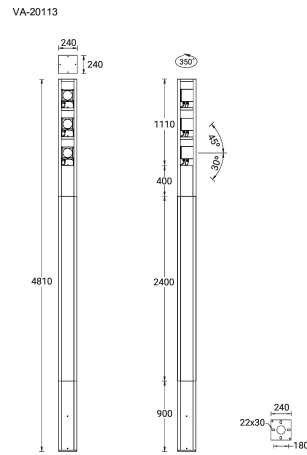

VANCOUVER 16 (VA-20113)

Technical information

Material	Aluminium
Light source	7 LED & 3 x 7 LED (Projectors)
Power	132 W
Lumen	4116 - 5482 lm
Efficacy	31 - 42 lm/W
Driver option	Integral control gear
Driver	Constant current (CC)
Input voltage	220-240 V 50/60 Hz
Optic	N, M, E

Optic value	21°, 35°, 48°x26°
Optic (2nd)	N, M, E
Optic (2nd) value	21°, 35°, 48°x26°
CCT / CRI	RGBW30, RGBW40
Bug	B1-U0-G0, B2-U0-G0
Dimming type	DMX, DMX/RDM
Product colours	Black, Dark Grey, White, Matt Silver, Bronze, Concrete - Urban, Softscape - Urban, Stone - Urban, Corten - Urban, Oak - Woodland, Walnut - Woodland, Pine - Woodland
Weight	64.6 kg
Operating temperature	-20 °C to 40 °C

EPA (m2)	0.733
Cable	One IP68 connector supplied with 0.3 m of 5x1.5 sqmm outdoor cable
Through wiring	Single cable entry
Lens / Reflector / Optic	High-efficiency polycarbonate lens, Clear toughened glass
Lifetime L90B10 (hours)	> 15,000
Lifetime L80B10 (hours)	> 31,000
Lifetime L80B50 (hours)	> 34,000
Variants (DMX/RDM)	Compatible with EN/ IEC 60598-2-22: Suitable for emergency installations as central supply, non-maintained (Z0)