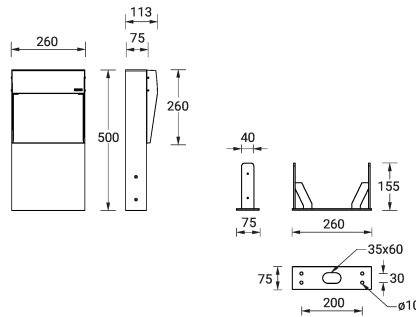

ABACUS 5 (AB-10041)

Technical information

Material	Aluminium
Light source	30 LED
Power	11 W
Lumen	765 - 783 lm
Efficacy	70 - 71 lm/W
Driver option	Integral control gear
Driver	Constant current (CC)
Input voltage	220-240 V 50/60 Hz
Optic	G

Optic value	102°x 70°
CCT / CRI	3000K CRI80, 4000K CRI80
Bug	B1-U2-G1
ULR	2%
ULOR	2%
CIE flux code n°3	96
Dimming type	On/Off
Product colours	Black, Dark Grey, White, Matt Silver, Bronze, Concrete - Urban, Softscape - Urban, Stone - Urban, Corten - Urban, Oak - Woodland, Walnut - Woodland, Pine - Woodland
Weight	6.2 kg

Operating temperature	-20 °C to 40 °C
Cable	One IP68 connector supplied with 0.2 m of 3x1.0 sqmm outdoor cable
Through wiring	Single cable entry
Lens / Reflector / Optic	Frosted glass diffuser
MacAdam Ellipse	3 SDCM
Lifetime L90B10 (hours)	> 23,000
Lifetime L80B10 (hours)	> 45,000
Lifetime L80B50 (hours)	> 49,000
Variants (On/Off)	Compatible with EN/ IEC 60598-2-22: Suitable for emergency installations as central supply, non-maintained (Z0)

AB-10041