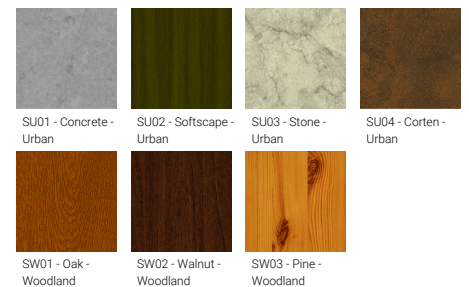

**Optic**

G

**Product colour**

**Special finishes upon request**

**ABACUS 5 (AB-10041)**

**Technical information**

<b>Material</b>	Aluminium
<b>Light source</b>	30 LED
<b>Power</b>	11 W
<b>Lumen</b>	765 - 783 lm
<b>Efficacy</b>	70 - 71 lm/W
<b>Driver option</b>	Integral control gear
<b>Driver</b>	Constant current (CC)
<b>Input voltage</b>	220-240 V 50/60 Hz
<b>Optic</b>	G

<b>Optic value</b>	102°x 70°
<b>CCT / CRI</b>	3000K CRI80, 4000K CRI80
<b>Bug</b>	B1-U2-G1
<b>ULR</b>	2%
<b>ULOR</b>	2%
<b>CIE flux code n°3</b>	96
<b>Dimming type</b>	On/Off
<b>Product colours</b>	Black, Dark Grey, White, Matt Silver, Bronze, Concrete - Urban, Softscape - Urban, Stone - Urban, Corten - Urban, Oak - Woodland, Walnut - Woodland, Pine - Woodland
<b>Weight</b>	6.2 kg