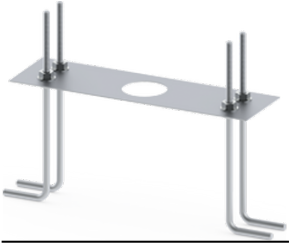

ABACUS 5 (AB-10041)

Accessory

Anchor bolt
A12091