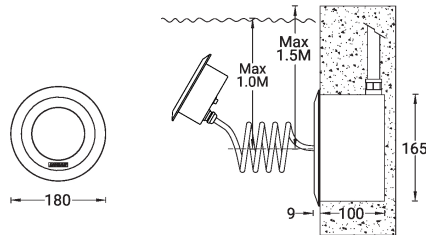

AQUA 3 (AQ-60021) (Version 1)

Technical information

Material	Stainless Steel
Light source	1 COB
Power	38 W
Lumen	3140 - 3380 lm
Efficacy	83 - 89 lm/W
Driver option	Remote driver (included)
Driver	Constant current (CC)
Input voltage	2670 mA, 12 VDC

Optic	N, M, W
Optic value	24°, 36°, 39°
CCT / CRI	3000K CRI80, 4000K CRI80
Bug	B0-U4-G4, B0-U5-G4
ULR	<1%
ULOR	<1%
CIE flux code n°3	44, 47, 48
Dimming type	On/Off, 1-10V

Product colours	Stainless Steel
Weight	3.8 kg
Operating temperature	-20 °C to 40 °C
Cable	One cable gland supplied with 2 m of 2x1.0 sqmm outdoor cable
Through wiring	Single cable entry
Lens / Reflector / Optic	Clear toughened glass

AQ-60021