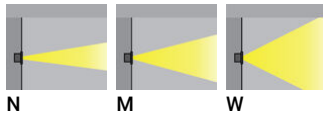

AQUA 3 (AQ-60021) (Version 1)**Product description**

Without remote box IP-rated - With remote driver /
recessing box - Constant current (CC) 2670 mA

**Luminaire Structure**

- Stainless steel body in grade 316
- Single cable entry
- One cable gland supplied with 2 m of 2x1.0 sqmm outdoor cable
- Stainless steel fasteners in grade 316
- Durable silicone rubber gasket
- Clear toughened glass
- Remote driver (included)
- Remote box IP-rated is not included and is to be ordered separately for constant current (CC) products
- Recessing box in PVC is included
- Luminaire must be submerged when operational
- Maximum depth 2 m
- Outdoor cable needs to be ordered with a specific length

Optic**Product colour**

00 - Stainless Steel

AQUA 3 (AQ-60021) (Version 1)

Technical information

Material	Stainless Steel
Light source	1 COB
Power	38 W
Lumen	3140 - 3380 lm
Efficacy	83 - 89 lm/W
Driver option	Remote driver (included)
Driver	Constant current (CC)
Input voltage	2670 mA, 12 VDC

Optic	N, M, W
Optic value	24°, 36°, 39°
CCT / CRI	3000K CRI80, 4000K CRI80
Bug	B0-U4-G4, B0-U5-G4
ULR	<1%
ULOR	<1%
CIE flux code n°3	44, 47, 48
Dimming type	On/Off, 1-10V

Product colours	Stainless Steel
Weight	3.8 kg
Operating temperature	-20 °C to 40 °C
Cable	One cable gland supplied with 2 m of 2x1.0 sqmm outdoor cable
Through wiring	Single cable entry
Lens / Reflector / Optic	Clear toughened glass