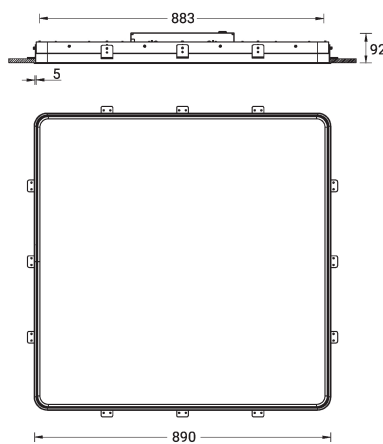

ARDEN 1 (ARD-80043)

Technical information

Material	Aluminium
Light source	3024 LED
Power	151 W
Lumen	20913 lm
Efficacy	138 lm/W
Driver option	Integral control gear
Driver	Constant current (CC)

Input voltage	220-240 V 50/60 Hz
Optic	O, P
Optic value	108°, 93°
CCT / CRI	TW (2700K - 6500K)
Dimming type	DALI
Product colours	Black, White, Matt Silver, Concrete - Urban, Softscape - Urban, Stone - Urban, Corten - Urban, Oak - Woodland, Walnut - Woodland, Pine - Woodland
Weight	13.0 kg

Operating temperature	-20 °C to 40 °C
Lens / Reflector / Optic	PMMA diffuser with Opal (UGR <19) and micro prismatic (UGR <13) options for better glare control
MacAdam Ellipse	3 SDCM
Lifetime L90B10 (hours)	> 23,000
Lifetime L80B10 (hours)	> 45,000
Lifetime L80B50 (hours)	> 50,000
Variants (DALI)	Compatible with EN/ IEC 60598-2-22: Suitable for emergency installations as central supply, non-maintained (Z0)

ARD-80043