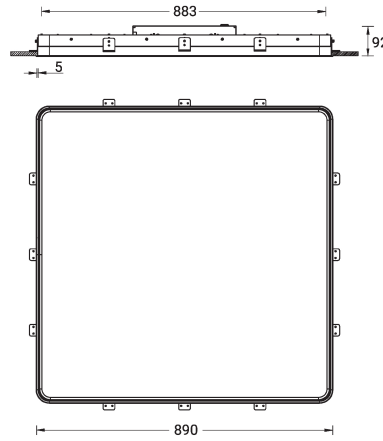

ARDEN 1 (ARD-80044)

Technical information

Material	Aluminium
Light source	6048 LED
Power	189 W
Lumen	5716 lm
Efficacy	30 lm/W
Driver option	Integral control gear

Driver	Constant current (CC)
Input voltage	220-240 V 50/60 Hz
Optic	O, P
Optic value	108°, 93°
CCT / CRI	RGBW40
Dimming type	Bluetooth

Product colours	Black, White, Matt Silver, Concrete - Urban, Softscape - Urban, Stone - Urban, Corten - Urban, Oak - Woodland, Walnut - Woodland, Pine - Woodland
Weight	13.0 kg
Operating temperature	-20 °C to 40 °C
Lens / Reflector / Optic	PMMA diffuser with Opal (UGR <19) and micro prismatic (UGR <13) options for better glare control
Variants (Bluetooth)	Compatible with EN/ IEC 60598-2-22: Suitable for emergency installations as central supply, non-maintained (Z0)

ARD-80044