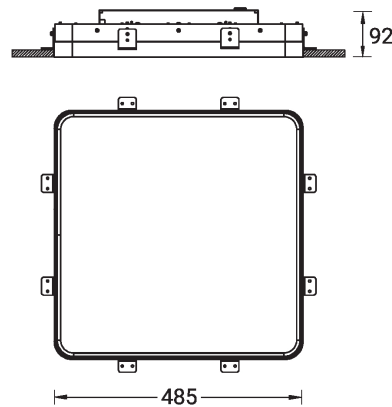

ARDEN 2 (ARD-80122)

Technical information

Material	Aluminium
Light source	480 LED
Power	59 W
Lumen	6857 - 7838 lm
Efficacy	116 - 133 lm/W
Driver option	Remote driver (included)
Driver	Constant current (CC)
Input voltage	220-240 V 50/60 Hz
Optic	O, P

Optic value	108°, 93°
CCT / CRI	3000K CRI80, 4000K CRI80
Bug	B3-U0-G1
ULR	<1%
ULOR	<1%
CIE flux code n°3	96, 97
Dimming type	On/Off, 1-10V, DALI
Product colours	Black, White, Matt Silver, Concrete - Urban, Softscape - Urban, Stone - Urban, Corten - Urban, Oak - Woodland, Walnut - Woodland, Pine - Woodland
Weight	4.9 kg

Operating temperature	-20 °C to 40 °C
Lens / Reflector / Optic	PMMA diffuser with Opal (UGR <19) and micro prismatic (UGR <13) options for better glare control
MacAdam Ellipse	3 SDCM
Lifetime L90B10 (hours)	> 23,000
Lifetime L80B10 (hours)	> 45,000
Lifetime L80B50 (hours)	> 50,000
Variants (On/Off, 1-10V, DALI)	Compatible with EN/ IEC 60598-2-22: Suitable for emergency installations as central supply, non-maintained (Z0)

ARD-80122