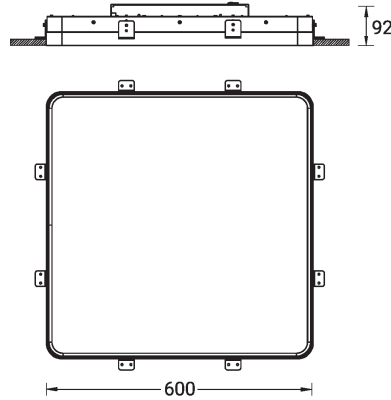

ARDEN 2 (ARD-80133)

Technical information

Material	Aluminium
Light source	1344 LED
Power	67 W
Lumen	9295 lm
Efficacy	139 lm/W
Driver option	Integral control gear
Driver	Constant current (CC)

Input voltage	220-240 V 50/60 Hz
Optic	O, P
Optic value	108°, 93°
CCT / CRI	TW (2700K - 6500K)
Dimming type	DALI
Product colours	Black, White, Matt Silver, Concrete - Urban, Softscape - Urban, Stone - Urban, Corten - Urban, Oak - Woodland, Walnut - Woodland, Pine - Woodland
Weight	6.4 kg

Operating temperature	-20 °C to 40 °C
Lens / Reflector / Optic	PMMA diffuser with Opal (UGR <19) and micro prismatic (UGR <13) options for better glare control
MacAdam Ellipse	3 SDCM
Lifetime L90B10 (hours)	> 23,000
Lifetime L80B10 (hours)	> 45,000
Lifetime L80B50 (hours)	> 50,000
Variants (DALI)	Compatible with EN/ IEC 60598-2-22: Suitable for emergency installations as central supply, non-maintained (Z0)

ARD-80133