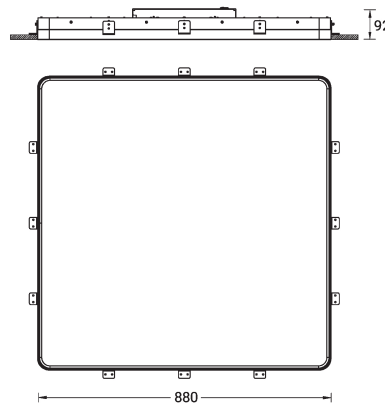

ARDEN 2 (ARD-80141)

Technical information

Material	Aluminium
Light source	1512 LED
Power	108 W
Lumen	12630 - 14846 lm
Efficacy	117 - 137 lm/W
Driver option	Remote driver (included)
Driver	Constant current (CC)
Input voltage	220-240 V 50/60 Hz
Optic	O, P

Optic value	108°, 93°
CCT / CRI	3000K CRI80, 4000K CRI80
Bug	B3-U0-G1, B3-U0-G2
ULR	<1%
ULOR	<1%
CIE flux code n°3	96, 97
Dimming type	On/Off, 1-10V, DALI
Product colours	Black, White, Matt Silver, Concrete - Urban, Softscape - Urban, Stone - Urban, Corten - Urban, Oak - Woodland, Walnut - Woodland, Pine - Woodland
Weight	12.7 kg

Operating temperature	-20 °C to 40 °C
Lens / Reflector / Optic	PMMA diffuser with Opal (UGR <19) and micro prismatic (UGR <13) options for better glare control
MacAdam Ellipse	3 SDCM
Lifetime L90B10 (hours)	> 23,000
Lifetime L80B10 (hours)	> 45,000
Lifetime L80B50 (hours)	> 50,000
Variants (On/Off, 1-10V, DALI)	Compatible with EN/ IEC 60598-2-22: Suitable for emergency installations as central supply, non-maintained (Z0)

ARD-80141