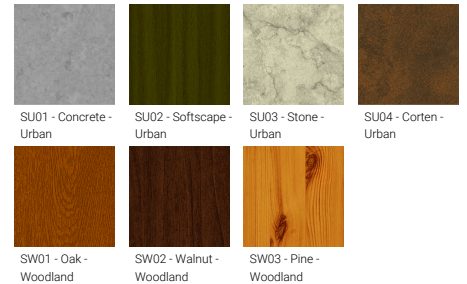

Optic

Product colour

01 - Black (RAL 9011) 03 - White (RAL 9003) 05 - Matt Silver (RAL 9006)

Special finishes upon request

SU01 - Concrete - Urban SU02 - Softscape - Urban SU03 - Stone - Urban SU04 - Corten - Urban
 SW01 - Oak - Woodland SW02 - Walnut - Woodland SW03 - Pine - Woodland

Optic value	108°, 93°
CCT / CRI	3000K CRI80, 4000K CRI80
Bug	B1-U0-G1
ULR	<1%
ULOR	<1%
CIE flux code n°3	96, 97
Dimming type	On/Off, 1-10V, DALI
Product colours	Black, White, Matt Silver, Concrete - Urban, Softscape - Urban, Stone - Urban, Corten - Urban, Oak - Woodland, Walnut - Woodland, Pine - Woodland
Weight	2.8 kg