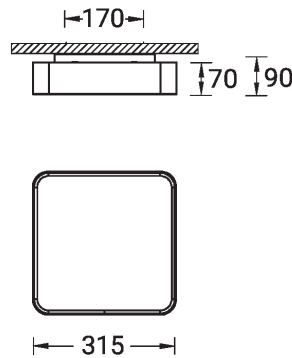

ARDEN 3 (ARD-80201)

Technical information

Material	Aluminium
Light source	168 LED
Power	15 W
Lumen	1505 - 1723 lm
Efficacy	100 - 115 lm/W
Driver option	Integral control gear
Driver	Constant current (CC)
Input voltage	220-240 V 50/60 Hz
Optic	O, P

Optic value	108°, 93°
CCT / CRI	3000K CRI80, 4000K CRI80
Bug	B1-U0-G1
ULR	<1%
ULOR	<1%
CIE flux code n°3	96, 97
Dimming type	On/Off, 1-10V, DALI
Product colours	Black, White, Matt Silver, Concrete - Urban, Softscape - Urban, Stone - Urban, Corten - Urban, Oak - Woodland, Walnut - Woodland, Pine - Woodland
Weight	2.8 kg

Operating temperature	-20 °C to 40 °C
Lens / Reflector / Optic	PMMA diffuser with Opal (UGR <19) and micro prismatic (UGR <13) options for better glare control
MacAdam Ellipse	3 SDCM
Lifetime L90B10 (hours)	> 23,000
Lifetime L80B10 (hours)	> 45,000
Lifetime L80B50 (hours)	> 50,000
Variants (On/Off, 1-10V, DALI)	Compatible with EN/ IEC 60598-2-22: Suitable for emergency installations as central supply, non-maintained (Z0)

ARD-80201