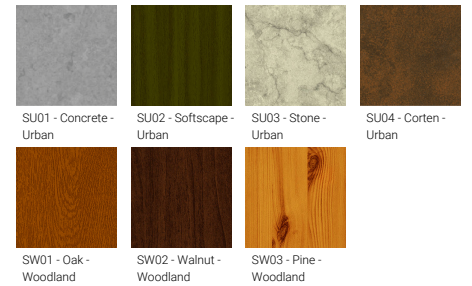

FORREY 2 (FOR-10022)

Product description

Ø160 - 824 mm - With shade & louver & opal diffuser

microPrim™

Luminaire Structure

- Die-cast aluminium housing and frame
- Extruded aluminium column
- Pre-treated before powder coating ensuring high corrosion resistance
- Models with shade will have colour white coating at inside of shade luminaire and outside surface coating according to colour of luminaire
- Single cable entry
- One IP68 connector supplied with 0.2 m of 3x1.0 sqmm outdoor cable
- Stainless steel fasteners in grade 304 with zinc flake coating (ZFC)
- Durable silicone rubber gasket
- White coated aluminium reflector on the top of luminaire
- Opal UV-stabilised polycarbonate diffuser
- Integral control gear
- FORREY luminaires with opal lens and colder than 3000K CCT do not meet the IDA certification requirements

Optic

G

Product colour

Special finishes upon request

FORREY 2 (FOR-10022)

Technical information

Material	Aluminium
Light source	160 LED
Power	50 W
Lumen	3126 - 3361 lm
Efficacy	62 - 67 lm/W
Driver option	Integral control gear
Driver	Constant current (CC)
Input voltage	220-240 V 50/60 Hz
Optic	G

Optic value	360°
CCT / CRI	3000K CRI80, 4000K CRI80
Bug	B1-U4-G3
ULR	37%
ULOR	37%
CIE flux code n°3	67
Dimming type	On/Off, 1-10V, DALI
Product colours	Black, Dark Grey, White, Matt Silver, Bronze, Concrete - Urban, Softscape - Urban, Stone - Urban, Corten - Urban, Oak - Woodland, Walnut - Woodland, Pine - Woodland
Weight	11.2 kg