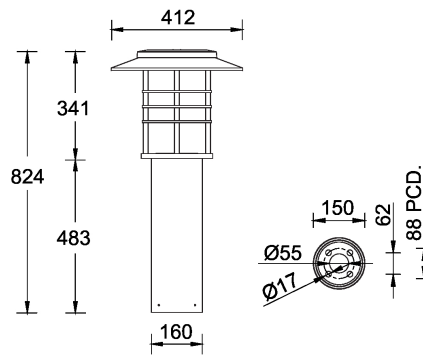

FORREY 2 (FOR-10022)

Technical information

Material	Aluminium
Light source	160 LED
Power	50 W
Lumen	3126 - 3361 lm
Efficacy	62 - 67 lm/W
Driver option	Integral control gear
Driver	Constant current (CC)
Input voltage	220-240 V 50/60 Hz
Optic	G

Optic value	360°
CCT / CRI	3000K CRI80, 4000K CRI80
Bug	B1-U4-G3
ULR	37%
ULOR	37%
CIE flux code n°3	67
Dimming type	On/Off, 1-10V, DALI
Product colours	Black, Dark Grey, White, Matt Silver, Bronze, Concrete - Urban, Softscape - Urban, Stone - Urban, Corten - Urban, Oak - Woodland, Walnut - Woodland, Pine - Woodland
Weight	11.2 kg

Operating temperature	-20 °C to 40 °C
Cable	One IP68 connector supplied with 0.2 m of 3x1.0 sqmm outdoor cable
Through wiring	Single cable entry
Lens / Reflector / Optic	White coated aluminium reflector on the top of luminaire, Opal UV-stabilised polycarbonate diffuser
MacAdam Ellipse	3 SDCM
Lifetime L90B10 (hours)	> 23,000
Lifetime L80B10 (hours)	> 45,000
Lifetime L80B50 (hours)	> 49,000
Variants (DALI)	Compatible with EN/ IEC 60598-2-22: Suitable for emergency installations as central supply, non-maintained (Z0)

FOR-10022