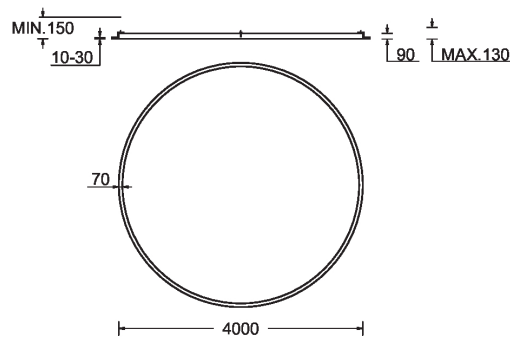

GAVLE 1 (GAV-80064)

Technical information

Material	Aluminium
Light source	3840 LED
Power	216 W
Lumen	7375 lm
Efficacy	34 lm/W
Driver option	Remote driver (included)

Driver	Constant current (CC)
Input voltage	220-240 V 50/60 Hz
Optic	0
Optic value	102°
CCT / CRI	RGBW30, RGBW40
Dimming type	DMX, DMX/RDM

Product colours	Black, White, Matt Silver, Concrete - Urban, Softscape - Urban, Stone - Urban, Corten - Urban, Oak - Woodland, Walnut - Woodland, Pine - Woodland
Weight	24.6 kg
Operating temperature	-20 °C to 40 °C
Variants (DMX/RDM)	Compatible with EN/ IEC 60598-2-22: Suitable for emergency installations as central supply, non-maintained (Z0)

GAV-80064