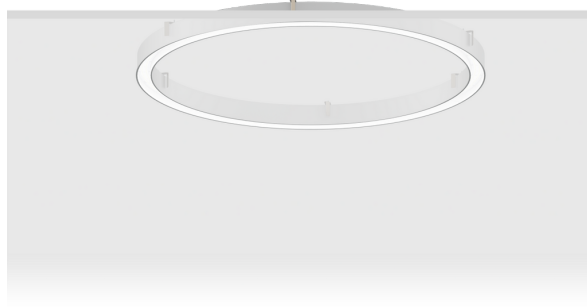

GAVLE 1 (GAV-80064)**Product description**

Down - 70x90 mm - 4000 mm - RGBW DMX

microPrim™

Luminaire Structure

- Extruded aluminium bended profile with powder coating
- Passive thermal management
- Stainless steel fasteners in grade 304 with zinc flake coating (ZFC)
- Opal PMMA diffuser (UGR <19) for glare control
- Remote driver (included)
- Stainless steel brackets and screws for mounting
- Wireless control available through Bluetooth connection
- Daylight and occupancy sensor options
- Down light distribution only

Optic

0

Product colour

01 - Black (RAL 9011)

03 - White (RAL 9003)

05 - Matt Silver (RAL 9006)

Special finishes upon request

SU01 - Concrete - Urban