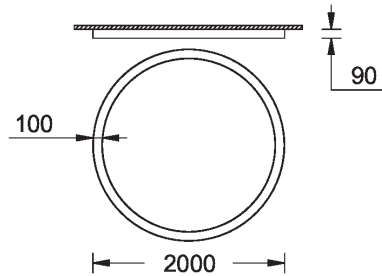

GAVLE 4 (GAV-80434)

Technical information

Material	Aluminium
Light source	5376 LED
Power	187 W
Lumen	7319 lm
Efficacy	39 lm/W
Driver option	Integral control gear

Driver	Constant current (CC)
Input voltage	220-240 V 50/60 Hz
Optic	0
Optic value	102°
CCT / CRI	RGBW30, RGBW40
Dimming type	DMX, DMX/RDM

Product colours	Black, White, Matt Silver, Concrete - Urban, Softscape - Urban, Stone - Urban, Corten - Urban, Oak - Woodland, Walnut - Woodland, Pine - Woodland
Weight	18.8 kg
Operating temperature	-20 °C to 40 °C
Variants (DMX/RDM)	Compatible with EN/ IEC 60598-2-22: Suitable for emergency installations as central supply, non-maintained (Z0)

GAV-80434