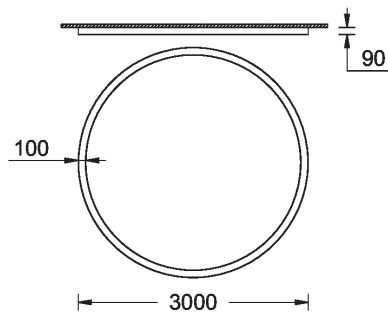

GAVLE 4 (GAV-80454)

Technical information

Material	Aluminium
Light source	7680 LED
Power	267 W
Lumen	10311 lm
Efficacy	39 lm/W
Driver option	Integral control gear

Driver	Constant current (CC)
Input voltage	220-240 V 50/60 Hz
Optic	0
Optic value	102°
CCT / CRI	RGBW30, RGBW40
Dimming type	DMX, DMX/RDM

Product colours	Black, White, Matt Silver, Concrete - Urban, Softscape - Urban, Stone - Urban, Corten - Urban, Oak - Woodland, Walnut - Woodland, Pine - Woodland
Weight	33.5 kg
Operating temperature	-20 °C to 40 °C
Variants (DMX/RDM)	Compatible with EN/ IEC 60598-2-22: Suitable for emergency installations as central supply, non-maintained (Z0)

GAV-80454