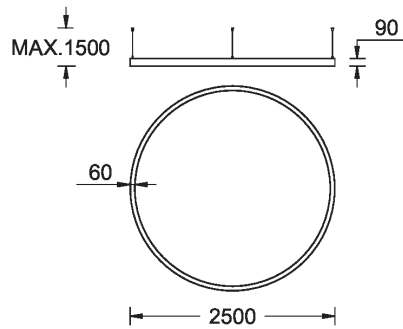

GAVLE 5 (GAV-90044)

Technical information

Material	Aluminium
Light source	2688 LED
Power	148 W
Lumen	4447 lm
Efficacy	30 lm/W
Driver option	Remote driver (included)

Driver	Constant current (CC)
Input voltage	220-240 V 50/60 Hz
Optic	0
Optic value	102°
CCT / CRI	RGBW30, RGBW40
Dimming type	DMX, DMX/RDM

Product colours	Black, White, Matt Silver, Concrete - Urban, Softscape - Urban, Stone - Urban, Corten - Urban, Oak - Woodland, Walnut - Woodland, Pine - Woodland
Weight	20.6 kg
Operating temperature	-20 °C to 40 °C
Variants (DMX/RDM)	Compatible with EN/ IEC 60598-2-22: Suitable for emergency installations as central supply, non-maintained (Z0)

GAV-90044