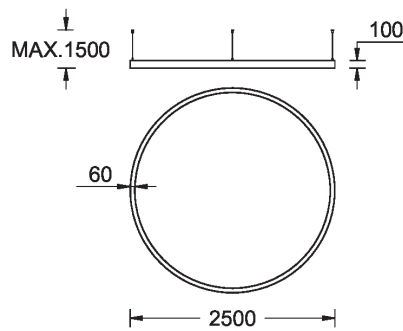

GAVLE 5 (GAV-90144)

Technical information

Material	Aluminium
Light source	2688 & 2688 LED
Power	296 W
Lumen	9252 lm
Efficacy	31 lm/W
Driver option	Remote driver (included)

Driver	Constant current (CC)
Input voltage	220-240 V 50/60 Hz
Optic	0
Optic value	102°
CCT / CRI	RGBW30, RGBW40
Dimming type	DMX, DMX/RDM

Product colours	Black, White, Matt Silver, Concrete - Urban, Softscape - Urban, Stone - Urban, Corten - Urban, Oak - Woodland, Walnut - Woodland, Pine - Woodland
Weight	24.5 kg
Operating temperature	-20 °C to 40 °C
Variants (DMX/RDM)	Compatible with EN/ IEC 60598-2-22: Suitable for emergency installations as central supply, non-maintained (Z0)

GAV-90144