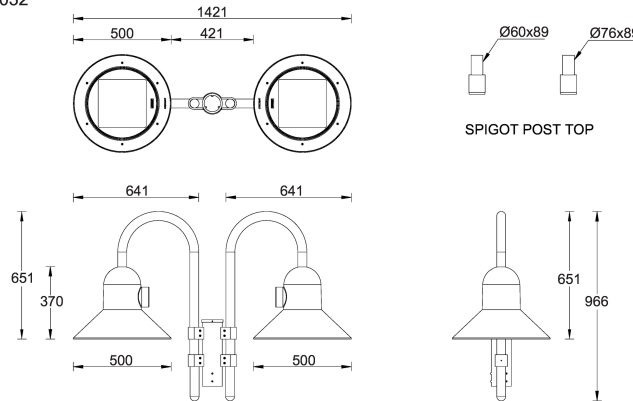

HAMILTON 4 (HAM-20032-LC)

Technical information

Material	Aluminium
Light source	2 x 48 LED
Power	146 W
Lumen	16790 - 19724 lm
Efficacy	115 - 135 lm/W
Driver option	Integral control gear
Driver	Constant current (CC)
Input voltage	220-240 V 50/60 Hz
Optic	M, W, EW, T2, T3, T4, ME
Optic value	30°, 57°, 110°, 142°x42°, 150°x71°, 122°x79°, 148°x63°

CCT / CRI	3000K CRI80, 4000K CRI80
Bug	B1-U0-G1, B2-U0-G1, B2-U0-G2, B3-U0-G0, B4-U0-G0
ULR	<1%
ULOR	<1%
CIE flux code n°3	96, 97, 98, 99
Dimming type	On/Off, 1-10V, DALI
Product colours	Black, Dark Grey, White, Matt Silver, Bronze, Concrete - Urban, Softscape - Urban, Stone - Urban, Corten - Urban, Oak - Woodland, Walnut - Woodland, Pine - Woodland
Weight	26.2 kg
Operating temperature	-20 °C to 40 °C
EPA (m2)	0.393

Cable	One IP68 connector supplied with 0.2 m of 3x1.0 sqmm outdoor cable
Through wiring	Single cable entry
Lens / Reflector / Optic	Clear toughened glass, High-efficiency polycarbonate lens
MacAdam Ellipse	3 SDCM
Lifetime L90B10 (hours)	> 90,000
Lifetime L80B10 (hours)	> 90,000
Lifetime L80B50 (hours)	> 90,000
Variants (On/Off, 1-10V, DALI)	Compatible with EN/ IEC 60598-2-22: Suitable for emergency installations as central supply, non-maintained (Z0)

HAMILTON 4
HAM-20032