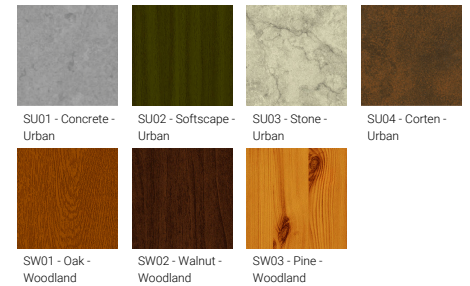

**HAMILTON 4 (HAM-20032-LC)**

**Product description**

2 sides - Shepherd's crook - LIGHTCONNECT™

**Luminaire Structure**

- Die-cast aluminium housing
- Pre-treated before powder coating ensuring high corrosion resistance
- Single cable entry
- One IP68 connector supplied with 0.2 m of 3x1.0 sqmm outdoor cable
- Stainless steel fasteners in grade 304 with zinc flake coating (ZFC)
- Durable silicone rubber gasket
- Clear toughened glass
- High-efficiency polycarbonate lens
- Integral control gear
- Surge protection 10kV

**Optic**

**Product colour**

**Special finishes upon request**

**HAMILTON 4 (HAM-20032-LC)**

**Technical information**

<b>Material</b>	Aluminium
<b>Light source</b>	2 x 48 LED
<b>Power</b>	146 W
<b>Lumen</b>	16790 - 19724 lm
<b>Efficacy</b>	115 - 135 lm/W
<b>Driver option</b>	Integral control gear
<b>Driver</b>	Constant current (CC)
<b>Input voltage</b>	220-240 V 50/60 Hz
<b>Optic</b>	M, W, EW, T2, T3, T4, ME
<b>Optic value</b>	30°, 57°, 110°, 142°x42°, 150°x71°, 122°x79°, 148°x63°

<b>CCT / CRI</b>	3000K CRI80, 4000K CRI80
<b>Bug</b>	B1-U0-G1, B2-U0-G1, B2-U0-G2, B3-U0-G0, B4-U0-G0
<b>ULR</b>	<1%
<b>ULOR</b>	<1%
<b>CIE flux code n°3</b>	96, 97, 98, 99
<b>Dimming type</b>	On/Off, 1-10V, DALI
<b>Product colours</b>	Black, Dark Grey, White, Matt Silver, Bronze, Concrete - Urban, Softscape - Urban, Stone - Urban, Corten - Urban, Oak - Woodland, Walnut - Woodland, Pine - Woodland
<b>Weight</b>	26.2 kg
<b>Operating temperature</b>	-20 °C to 40 °C
<b>EPA (m2)</b>	0.393