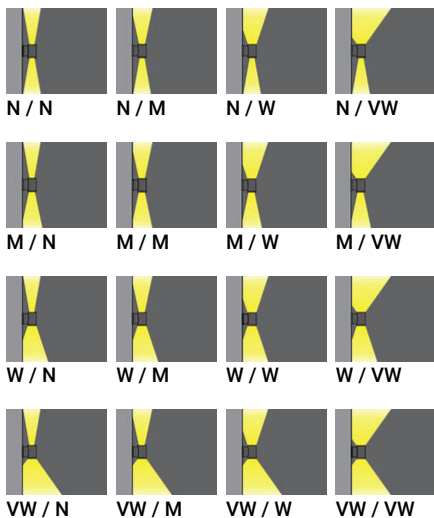

JET 38 (JE-30401) (Version 2)

Product description

160x160 mm - 263 mm - Down (Optic) & Up (Optic 2nd) - Square

microPrim™

Luminaire Structure

- Die-cast aluminium housing
- Pre-treated before powder coating ensuring high corrosion resistance
- Single cable entry
- Stainless steel fasteners in grade 304 with zinc flake coating (ZFC)

- Durable silicone rubber gasket
- High-efficiency optical reflector
- Clear toughened glass
- Integral control gear

- Optional surface mounting box for easy wiring or conduit connection when wiring from behind is not possible
- JET luminaires with uplight and colder than 3000K CCT do not meet the IDA certification requirements

Optic

Product colour

Special finishes upon request