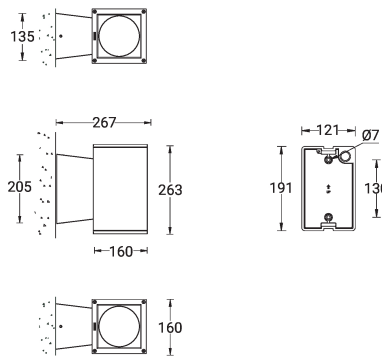

JET 38 (JE-30401) (Version 2)

Technical information

Material	Aluminium
Light source	1 & 1 COB
Power	70 W
Lumen	6672 - 8188 lm
Efficacy	95 - 117 lm/W
Driver option	Integral control gear
Driver	Constant current (CC)
Input voltage	220-240 V 50/60 Hz
Optic	N, M, W, VW

Optic value	16°, 26°, 42°, 59°
Optic (2nd)	N, M, W, VW
Optic (2nd) value	16°, 26°, 42°, 59°
CCT / CRI	2700K CRI80, 3000K CRI80, 4000K CRI80
Bug	B3-U5-G0
ULR	47%, 48%, 49%, 50%, 51%, 52%
ULOR	47%, 48%, 49%, 50%, 51%, 52%
Dimming type	On/Off, 1-10V, DALI
Product colours	Black, Dark Grey, White, Matt Silver, Bronze, Concrete - Urban, Softscape - Urban, Stone - Urban, Corten - Urban, Oak - Woodland, Walnut - Woodland, Pine - Woodland

Weight	6.2 kg
Operating temperature	-20 °C to 50 °C
Through wiring	Single cable entry
Lens / Reflector / Optic	High-efficiency optical reflector, Clear toughened glass
MacAdam Ellipse	3 SDCM
Lifetime L90B10 (hours)	> 50,700
Lifetime L80B10 (hours)	> 63,500
Lifetime L80B50 (hours)	> 63,500
Variants (1-10V, DALI)	Compatible with EN/ IEC 60598-2-22: Suitable for emergency installations as central supply, non-maintained (Z0)

JE-30401