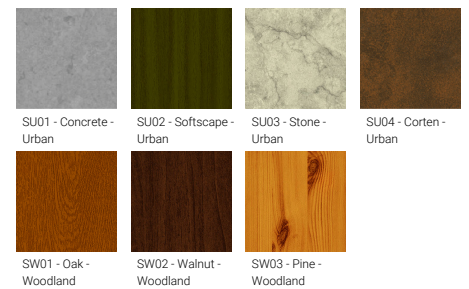

Special finishes upon request