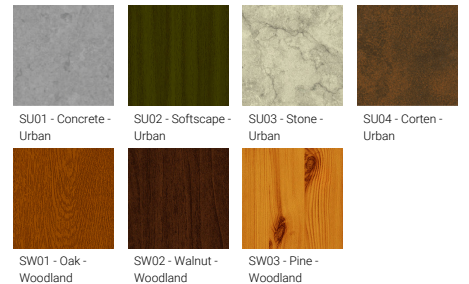

Optic

N M W VW

Product colour

01 - Black (RAL 9011) 02 - Dark Grey (RAL 7043) 03 - White (RAL 9003) 05 - Matt Silver (RAL 9006)

06 - Bronze (RAL 6014)

Special finishes upon request

SU01 - Concrete - Urban SU02 - Softscape - Urban SU03 - Stone - Urban SU04 - Corten - Urban

Optic value	18°, 24°, 41°, 73°
CCT / CRI	2700K CRI80, 3000K CRI80, 4000K CRI80
Bug	B2-U0-G0, B3-U0-G0
ULR	<1%
ULOR	<1%
CIE flux code n°3	100
Dimming type	On/Off, 1-10V, DALI
Product colours	Black, Dark Grey, White, Matt Silver, Bronze, Concrete - Urban, Softscape - Urban, Stone - Urban, Corten - Urban, Oak - Woodland, Walnut - Woodland, Pine - Woodland
Weight	3.4 kg