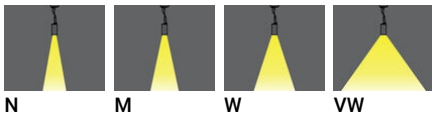

JET 45 (JE-95111)

Product description

Ø160 - 278 mm - Round

microPrim™

Luminaire Structure

- Die-cast aluminium housing
- Pre-treated before powder coating ensuring high corrosion resistance
- Two cable entries for through wiring
- Stainless steel fasteners in grade 304 with zinc flake coating (ZFC)
- Durable silicone rubber gasket
- Clear toughened glass
- Integral control gear
- Stainless steel suspension kit in grade 304
- Suspension height is fully adjustable
- Optional surface mounting box for easy wiring or conduit connection when wiring from behind is not possible

Optic

N M W VW

Product colour

01 - Black (RAL 9011) 02 - Dark Grey (RAL 7043) 03 - White (RAL 9003) 05 - Matt Silver (RAL 9006)

06 - Bronze (RAL 6014)

Special finishes upon request

SU01 - Concrete - Urban SU02 - Softscape - Urban SU03 - Stone - Urban SU04 - Corten - Urban

Optic value	18°, 24°, 41°, 73°
CCT / CRI	2700K CRI80, 3000K CRI80, 4000K CRI80
Bug	B2-U0-G0, B3-U0-G0
ULR	<1%
ULOR	<1%
CIE flux code n°3	100
Dimming type	On/Off, 1-10V, DALI
Product colours	Black, Dark Grey, White, Matt Silver, Bronze, Concrete - Urban, Softscape - Urban, Stone - Urban, Corten - Urban, Oak - Woodland, Walnut - Woodland, Pine - Woodland
Weight	3.4 kg