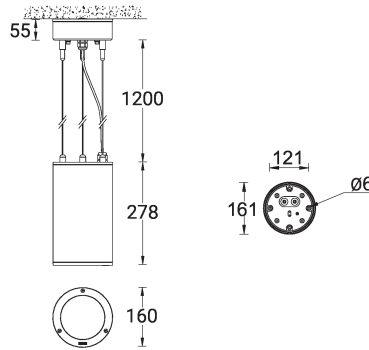

JET 45 (JE-95111)

Technical information

Material	Aluminium
Light source	1 COB
Power	35 W
Lumen	3289 - 4094 lm
Efficacy	94 - 117 lm/W
Driver option	Integral control gear
Driver	Constant current (CC)
Input voltage	220-240 V 50/60 Hz
Optic	N, M, W, VW

Optic value	18°, 24°, 41°, 73°
CCT / CRI	2700K CRI80, 3000K CRI80, 4000K CRI80
Bug	B2-U0-G0, B3-U0-G0
ULR	<1%
ULOR	<1%
CIE flux code n°3	100
Dimming type	On/Off, 1-10V, DALI
Product colours	Black, Dark Grey, White, Matt Silver, Bronze, Concrete - Urban, Softscape - Urban, Stone - Urban, Corten - Urban, Oak - Woodland, Walnut - Woodland, Pine - Woodland
Weight	3.4 kg

Operating temperature	-20 °C to 50 °C
EPA (m2)	0.015
Through wiring	Two cable entries for through wiring
Lens / Reflector / Optic	Clear toughened glass
MacAdam Ellipse	3 SDCM
Lifetime L90B10 (hours)	> 50,700
Lifetime L80B10 (hours)	> 63,500
Lifetime L80B50 (hours)	> 63,500
Variants (1-10V, DALI)	Compatible with EN/ IEC 60598-2-22: Suitable for emergency installations as central supply, non-maintained (Z0)

JE-95111