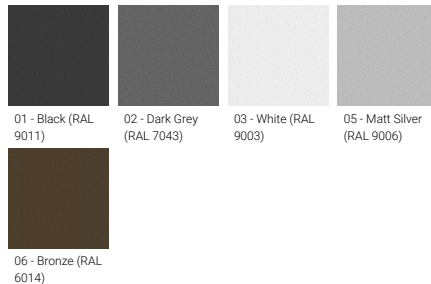

Optic

N M W VW

Product colour

01 - Black (RAL 9011) 02 - Dark Grey (RAL 7043) 03 - White (RAL 9003) 05 - Matt Silver (RAL 9006)

06 - Bronze (RAL 6014)

Special finishes upon request

SU01 - Concrete - Urban SU02 - Softscape - Urban SU03 - Stone - Urban SU04 - Corten - Urban

Optic value	18°, 24°, 41°, 73°
CCT / CRI	2700K CRI80, 3000K CRI80, 4000K CRI80
Bug	B2-U0-G0, B3-U0-G0
ULR	<1%
ULOR	<1%
CIE flux code n°3	100
Dimming type	On/Off, 1-10V, DALI
Product colours	Black, Dark Grey, White, Matt Silver, Bronze, Concrete - Urban, Softscape - Urban, Stone - Urban, Corten - Urban, Oak - Woodland, Walnut - Woodland, Pine - Woodland
Weight	3.4 kg