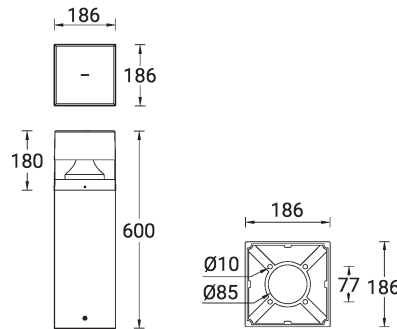

LIGHTSOFT 2 (LH-10675)

Technical information

Material	Aluminium
Light source	12 LED
Power	27 W
Lumen	979 - 1050 lm
Efficacy	36 - 39 lm/W
Driver option	Integral control gear
Driver	Constant current (CC)
Input voltage	220-240 V 50/60 Hz

Optic	G
Optic value	131°
CCT / CRI	2700K CRI80, 3000K CRI80, 4000K CRI80
Bug	B1-U3-G1
ULR	<1%
ULOR	<1%
CIE flux code n°3	72
Dimming type	On/Off, 1-10V, DALI

Product colours	Black, Dark Grey, White, Matt Silver, Bronze, Concrete - Urban, Softscape - Urban, Stone - Urban, Corten - Urban, Oak - Woodland, Walnut - Woodland, Pine - Woodland
Weight	7.3 kg
Operating temperature	-20 °C to 40 °C
Cable	One IP68 connector supplied with 0.2 m of 3x1.0 sqmm outdoor cable
Through wiring	Single cable entry
Lens / Reflector / Optic	Clear UV-stabilised polycarbonate diffuser, Anodised, high-purity aluminium reflector
Variants (1-10V)	Compatible with EN/ IEC 60598-2-22: Suitable for emergency installations as central supply, non-maintained (Z0)

LH-10675