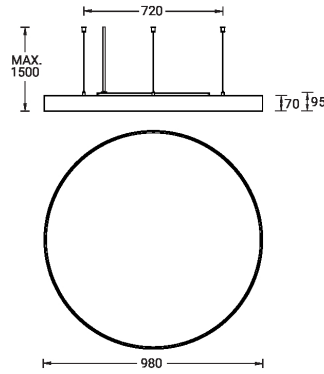

MALMO 4 (MAL-90144)

Technical information

Material	Aluminium
Light source	7488 & 588 LED
Power	308 W
Lumen	9388 lm
Efficacy	30 lm/W
Driver option	Integral control gear

Driver	Constant current (CC)
Input voltage	220-240 V 50/60 Hz
Optic	O, P
Optic value	107°, 94°
Optic (2nd)	O
Optic (2nd) value	110°

CCT / CRI	RGBW30, RGBW40
Dimming type	Bluetooth
Product colours	Black, White, Matt Silver, Concrete - Urban, Softscape - Urban, Stone - Urban, Corten - Urban, Oak - Woodland, Walnut - Woodland, Pine - Woodland
Weight	13.9 kg
Operating temperature	-20 °C to 40 °C
Variants (Bluetooth)	Compatible with EN/ IEC 60598-2-22: Suitable for emergency installations as central supply, non-maintained (Z0)

MAL-90144