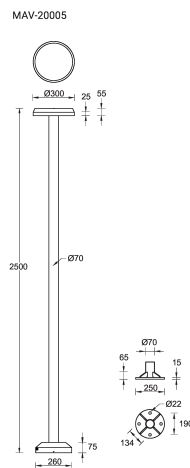

MARVEL 1 (MAV-20005)

Product description

Ø70 mm - Supplied with specific 2.5 m cylindrical, straight aluminium pole: APD125070-MARVEL - Optic 360°

microPrim™

Luminaire Structure

- Die-cast aluminium housing
- Extruded aluminium column
- Pre-treated before powder coating ensuring high corrosion resistance
- Single cable entry
- One IP68 connector supplied with 0.2 m of 3x1.0 sqmm outdoor cable
- Stainless steel fasteners in grade 304 with zinc flake coating (ZFC)
- Durable silicone rubber gasket
- High-efficiency PMMA lens
- Clear toughened glass
- Integral control gear

Optic

G

Product colour

Special finishes upon request

MARVEL 1 (MAV-20005)

Technical information

Material	Aluminium
Light source	24 LED
Power	35 W
Lumen	3155 - 3321 lm
Efficacy	93 - 98 lm/W
Driver option	Integral control gear
Driver	Constant current (CC)
Input voltage	220-240 V 50/60 Hz

Weight	8.0 kg
Operating temperature	-20 °C to 40 °C
EPA (m2)	0.212
Cable	One IP68 connector supplied with 0.2 m of 3x1.0 sqmm outdoor cable
Through wiring	Single cable entry
Lens / Reflector / Optic	High-efficiency PMMA lens, Clear toughened glass
VARIANTS	Compatible with EN/ IEC 60598-2-22: Suitable for emergency installations as central supply, non-maintained (ZO)

MARVEL 1 (MAV-20005)**Accessory**

Root mount kit
A24391

Pole (required)

2.5 m - Cylindrical, straight
aluminium pole for MARVEL
APD125070-MARVEL
