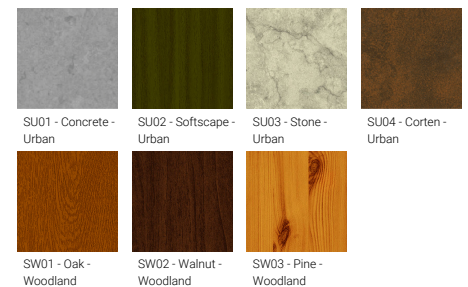

Optic

G

Product colour

Special finishes upon request

MARVEL 1 (MAV-20005)

Technical information

Material	Aluminium
Light source	24 LED
Power	35 W
Lumen	3155 - 3321 lm
Efficacy	93 - 98 lm/W
Driver option	Integral control gear
Driver	Constant current (CC)
Input voltage	220-240 V 50/60 Hz

Optic	G
Optic value	360°
CCT / CRI	3000K CRI80, 4000K CRI80
Bug	B1-U2-G1, B2-U2-G1
ULR	1.24%
ULOR	1.24%
CIE flux code n°3	98
Product colours	Black, Dark Grey, White, Matt Silver, Bronze, Concrete - Urban, Softscape - Urban, Stone - Urban, Corten - Urban, Oak - Woodland, Walnut - Woodland, Pine - Woodland