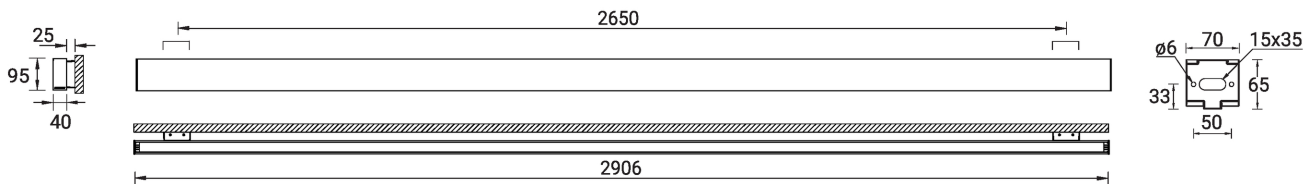

NYBRO 7 (NYB-30161)

Technical information

Material	Aluminium	Optic	O, P	Operating temperature	-20 °C to 40 °C
Light source	360 & 348 LED	Optic value	Opal, Micro-prismatic	MacAdam Ellipse	3 SDCM
Power	91 W	Optic (2nd)	O	Lifetime L90B10 (hours)	> 23,000
Lumen	9309 - 10283 lm	Optic (2nd) value	Opal	Lifetime L80B10 (hours)	> 45,000
Efficacy	102 - 113 lm/W	CCT / CRI	3000K CRI80, 4000K CRI80	Lifetime L80B50 (hours)	> 50,000
Driver option	Integral control gear	Dimming type	On/Off, DALI	Variants (On/Off, DALI)	Compatible with EN/ IEC 60598-2-22: Suitable for emergency installations as central supply, non-maintained (Z0)
Driver	Constant current (CC)	Product colours	Black, White, Matt Silver, Concrete - Urban, Softscape - Urban, Stone - Urban, Corten - Urban, Oak - Woodland, Walnut - Woodland, Pine - Woodland		
Input voltage	220-240 V 50/60 Hz	Weight	7.7 kg		

NYB-30161