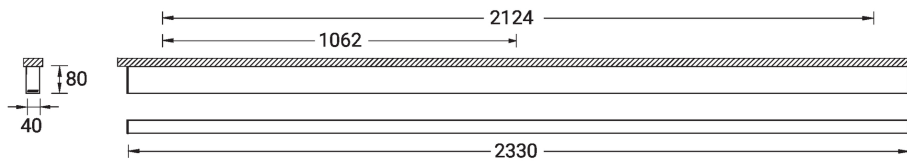

NYBRO 5 (NYB-80454)

Technical information

Material	Aluminium	Input voltage	220-240 V 50/60 Hz	MacAdam Ellipse	3 SDCM
Light source	288 LED	Optic	O, P	Lifetime L90B10 (hours)	> 23,000
Power	50 W	CCT / CRI	TW (2700K - 6500K)	Lifetime L80B10 (hours)	> 45,000
Lumen	4780 lm	Dimming type	DALI	Lifetime L80B50 (hours)	> 50,000
Efficacy	104 lm/W	Product colours	Black, White, Matt Silver, Concrete - Urban, Softscape - Urban, Stone - Urban, Corten - Urban, Oak - Woodland, Walnut - Woodland, Pine - Woodland	Variants (DALI)	Compatible with EN/ IEC 60598-2-22: Suitable for emergency installations as central supply, non- maintained (Z0)
Driver option	Integral control gear				
Driver	Constant current (CC)				
		Weight	5.3 kg		
		Operating temperature	-20 °C to 40 °C		

NYB-80454