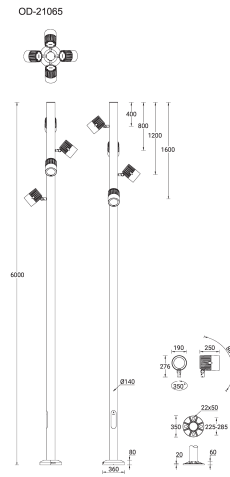

ODESSA 21 (OD-21065)

Product description

Large - Supplied with specific 6 m cylindrical, straight aluminium pole: APD160140-OD

microPrim™

Luminaire Structure

- Die-cast aluminium housing
- Pre-treated before powder coating ensuring high corrosion resistance
- Single cable entry
- One cable gland supplied with 2 m of 3x1.0 sqmm outdoor cable
- Stainless steel fasteners in grade 304 with zinc flake coating (ZFC)
- Durable silicone rubber gasket
- High-efficiency optical reflector
- Clear toughened glass
- Integral control gear
- Maximum wind load resistance is 160 km/h

Optic

Product colour

Special finishes upon request

ODESSA 21 (OD-21065)

Technical information

Material	Aluminium
Light source	4 x 1 COB
Power	216 W
Lumen	23876 - 27932 lm
Efficacy	113 - 132 lm/W
Driver option	Integral control gear
Driver	Constant current (CC)
Input voltage	220-240 V 50/60 Hz
Optic	N, M, W, VW

Operating temperature	-20 °C to 40 °C
EPA (m2)	1.029
Cable	One cable gland supplied with 2 m of 3x1.0 sqmm outdoor cable
Through wiring	Single cable entry
Lens / Reflector / Optic	High-efficiency optical reflector, Clear toughened glass
MacAdam Ellipse	3 SDCM
Lifetime L90B10 (hours)	> 61,000
Variants (On/Off, 1-10V, DALI)	Compatible with EN/ IEC 60598-2-22: Suitable for emergency installations as central supply, non-maintained (Z0)

Pole (required)

6 m - Cylindrical, straight
aluminium pole for ODESSA
APD160140-OD