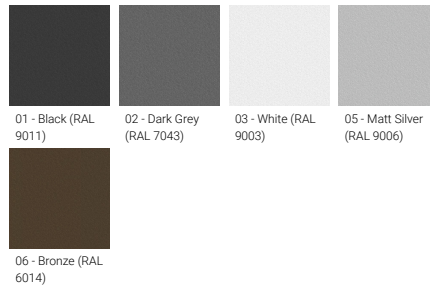

Optic

Product colour

Special finishes upon request

ODESSA 21 (OD-21065)

Technical information

Material	Aluminium
Light source	4 x 1 COB
Power	216 W
Lumen	23876 - 27932 lm
Efficacy	113 - 132 lm/W
Driver option	Integral control gear
Driver	Constant current (CC)
Input voltage	220-240 V 50/60 Hz
Optic	N, M, W, VW

Optic value	20°, 32°, 43°, 69°
CCT / CRI	2700K CRI80, 3000K CRI80, 4000K CRI80
Bug	B3-U0-G0, B4-U0-G0
ULR	<1%
ULOR	<1%
CIE flux code n°3	100, 99
Dimming type	On/Off, 1-10V, DALI
Product colours	Black, Dark Grey, White, Matt Silver, Bronze, Concrete - Urban, Softscape - Urban, Stone - Urban, Corten - Urban, Oak - Woodland, Walnut - Woodland, Pine - Woodland
Weight	50.0 kg