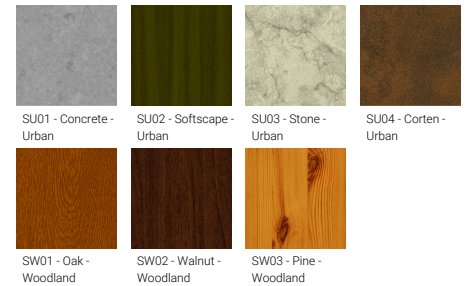

ODESSA 21 (OD-21065)

Product description

Large - Supplied with specific 6 m cylindrical, straight aluminium pole: APD160140-OD

microPrim™

Luminaire Structure

- Die-cast aluminium housing
- Pre-treated before powder coating ensuring high corrosion resistance
- Single cable entry
- One cable gland supplied with 2 m of 3x1.0 sqmm outdoor cable
- Stainless steel fasteners in grade 304 with zinc flake coating (ZFC)
- Durable silicone rubber gasket
- High-efficiency optical reflector
- Clear toughened glass
- Integral control gear
- Maximum wind load resistance is 160 km/h

Optic

Product colour

Special finishes upon request

ODESSA 21 (OD-21065)

Technical information

Material	Aluminium
Light source	4 x 1 COB
Power	216 W
Lumen	23876 - 27932 lm
Efficacy	113 - 132 lm/W
Driver option	Integral control gear
Driver	Constant current (CC)
Input voltage	220-240 V 50/60 Hz
Optic	N, M, W, VW

Optic value	20°, 32°, 43°, 69°
CCT / CRI	2700K CRI80, 3000K CRI80, 4000K CRI80
Bug	B3-U0-G0, B4-U0-G0
ULR	<1%
ULOR	<1%
CIE flux code n°3	100, 99
Dimming type	On/Off, 1-10V, DALI
Product colours	Black, Dark Grey, White, Matt Silver, Bronze, Concrete - Urban, Softscape - Urban, Stone - Urban, Corten - Urban, Oak - Woodland, Walnut - Woodland, Pine - Woodland
Weight	50.0 kg