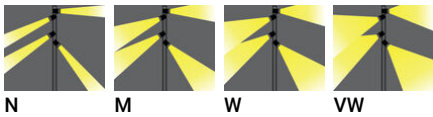

ODESSA 21 (OD-21065)

Product description

Large - Supplied with specific 6 m cylindrical, straight aluminium pole: APD160140-OD

microPrim™

Luminaire Structure

- Die-cast aluminium housing
- Pre-treated before powder coating ensuring high corrosion resistance
- Single cable entry
- One cable gland supplied with 2 m of 3x1.0 sqmm outdoor cable
- Stainless steel fasteners in grade 304 with zinc flake coating (ZFC)
- Durable silicone rubber gasket
- High-efficiency optical reflector
- Clear toughened glass
- Integral control gear
- Maximum wind load resistance is 160 km/h

Optic

Product colour

Special finishes upon request

ODESSA 21 (OD-21065)

Technical information

Material	Aluminium
Light source	4 x 1 COB
Power	216 W
Lumen	23876 - 27932 lm
Efficacy	113 - 132 lm/W
Driver option	Integral control gear
Driver	Constant current (CC)
Input voltage	220-240 V 50/60 Hz
Optic	N, M, W, VW

Optic value	20°, 32°, 43°, 69°
CCT / CRI	2700K CRI80, 3000K CRI80, 4000K CRI80
Bug	B3-U0-G0, B4-U0-G0
ULR	<1%
ULOR	<1%
CIE flux code n°3	100, 99
Dimming type	On/Off, 1-10V, DALI
Product colours	Black, Dark Grey, White, Matt Silver, Bronze, Concrete - Urban, Softscape - Urban, Stone - Urban, Corten - Urban, Oak - Woodland, Walnut - Woodland, Pine - Woodland
Weight	50.0 kg

Operating temperature	-20 °C to 40 °C
EPA (m2)	1.029
Cable	One cable gland supplied with 2 m of 3x1.0 sqmm outdoor cable
Through wiring	Single cable entry
Lens / Reflector / Optic	High-efficiency optical reflector, Clear toughened glass
MacAdam Ellipse	3 SDCM
Lifetime L90B10 (hours)	> 61,000
Variants (On/Off, 1-10V, DALI)	Compatible with EN/ IEC 60598-2-22: Suitable for emergency installations as central supply, non-maintained (Z0)