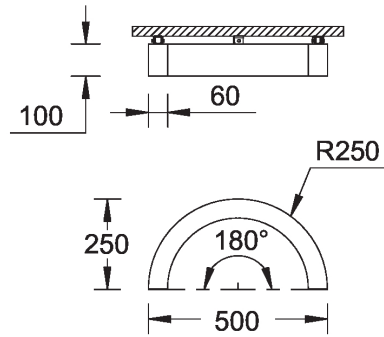

OULU 5 (OUL-80501)

Technical information

Material	Aluminium
Light source	96 LED
Power	26 W
Lumen	2492 - 2596 lm
Efficacy	96 - 100 lm/W
Driver option	Integral control gear for On/Off (-ND), DALI (-DA). Remote driver is included for 1-10V (-DI)

Driver	Constant current (CC)
Input voltage	220-240 V 50/60 Hz
Optic	O
Optic value	Opal
Optic (2nd)	O
Optic (2nd) value	Opal

CCT / CRI	3000K CRI80, 4000K CRI80
Dimming type	On/Off, 1-10V, DALI
Product colours	Black, White, Matt Silver, Concrete - Urban, Softscape - Urban, Stone - Urban, Corten - Urban, Oak - Woodland, Walnut - Woodland, Pine - Woodland
Weight	2.6 kg
Operating temperature	-20 °C to 40 °C
Variants (On/Off, 1-10V, DALI)	Compatible with EN/ IEC 60598-2-22: Suitable for emergency installations as central supply, non-maintained (Z0)

Oulu 250