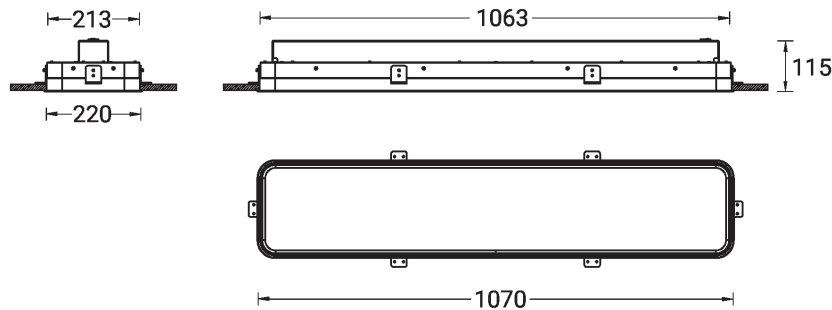

PITTSFIELD 1 (PIT-80014)

Technical information

Material	Aluminium
Light source	1728 LED
Power	54 W
Lumen	1905 lm
Efficacy	35 lm/W
Driver option	Integral control gear
Driver	Constant current (CC)

Input voltage	220-240 V 50/60 Hz
Optic	O, P
Optic value	Opal, Micro-prismatic
CCT / CRI	RGBW40
Dimming type	Bluetooth
Product colours	Black, White, Matt Silver, Concrete - Urban, Softscape - Urban, Stone - Urban, Corten - Urban, Oak - Woodland, Walnut - Woodland, Pine - Woodland
Weight	5.2 kg

Operating temperature	-20 °C to 40 °C
MacAdam Ellipse	3 SDCM
Lifetime L90B10 (hours)	> 23,000
Lifetime L80B10 (hours)	> 45,000
Lifetime L80B50 (hours)	> 50,000
Variants (Bluetooth)	Compatible with EN/ IEC 60598-2-22: Suitable for emergency installations as central supply, non- maintained (Z0)

PIT-80014