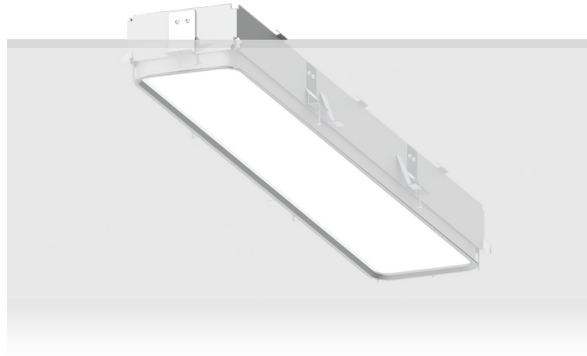

PITTSFIELD 1 (PIT-80014)

Product description

Down - 1070 mm - RGBW

microPrim™

Luminaire Structure

- Extruded aluminium bended profile with powder coating
- Passive thermal management
- Stainless steel fasteners in grade 304 with zinc flake coating (ZFC)
- PMMA diffuser with Opal (UGR <19) and micro prismatic (UGR <13) options for better glare control

- Integral control gear
- Stainless steel brackets and screws for mounting
- Down light distribution only
- Wireless control available through Bluetooth connection

- Daylight and occupancy sensor options
- Emergency module (1 or 3 hours) is available upon request with 3 options (BASIC, SELF-TEST, PRO-DALI)

SW01 - Oak - Woodland SW02 - Walnut - Woodland SW03 - Pine - Woodland

PITTSFIELD 1 (PIT-80014)

Technical information

Material	Aluminium
Light source	1728 LED
Power	54 W
Lumen	1905 lm
Efficacy	35 lm/W
Driver option	Integral control gear
Driver	Constant current (CC)