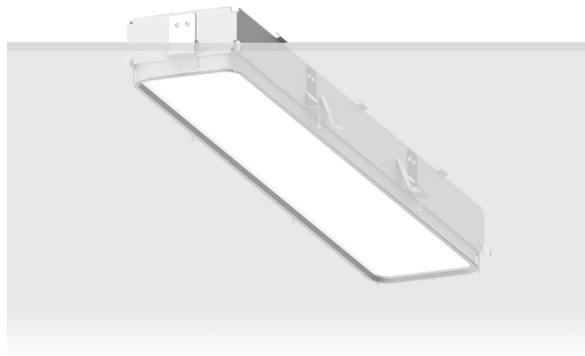

**PITTSFIELD 2 (PIT-80103)**

**Product description**

Down - Trimless - 720 mm - Tunable White

microPrim™

**Luminaire Structure**

- Extruded aluminium bended profile with powder coating
- Passive thermal management
- Stainless steel fasteners in grade 304 with zinc flake coating (ZFC)
- PMMA diffuser with Opal (UGR <19) and micro prismatic (UGR <13) options for better glare control

- Integral control gear
- Stainless steel brackets and screws for mounting
- Down light distribution only
- Wireless control available through Bluetooth connection

- Daylight and occupancy sensor options
- Emergency module (1 or 3 hours) is available upon request with 3 options (BASIC, SELF-TEST, PRO-DALI)