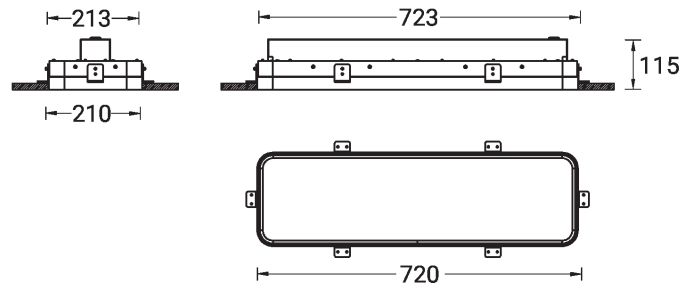

PITTSFIELD 2 (PIT-80103)

Technical information

Material	Aluminium	Input voltage	220-240 V 50/60 Hz	MacAdam Ellipse	3 SDCM
Light source	576 LED	Optic	O, P	Lifetime L90B10 (hours)	> 23,000
Power	29 W	CCT / CRI	TW (2700K - 6500K)	Lifetime L80B10 (hours)	> 45,000
Lumen	3889 lm	Dimming type	DALI	Lifetime L80B50 (hours)	> 50,000
Efficacy	108 lm/W	Product colours	Black, White, Matt Silver, Concrete - Urban, Softscape - Urban, Stone - Urban, Corten - Urban, Oak - Woodland, Walnut - Woodland, Pine - Woodland	Variants (DALI)	Compatible with EN/ IEC 60598-2-22: Suitable for emergency installations as central supply, non-maintained (Z0)
Driver option	Integral control gear				
Driver	Constant current (CC)				
		Weight	3.6 kg		
		Operating temperature	-20 °C to 40 °C		

PIT-80103