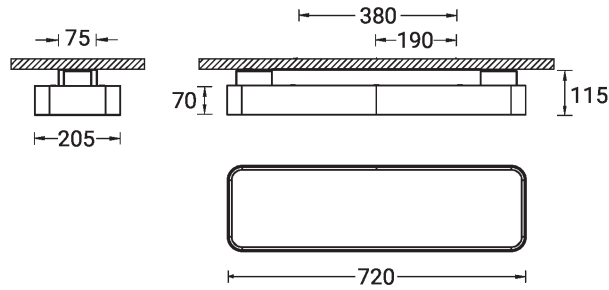

PITTSFIELD 3 (PIT-80204)

Technical information

Material	Aluminium
Light source	1152 LED
Power	36 W
Lumen	1360 lm
Efficacy	38 lm/W
Driver option	Integral control gear
Driver	Constant current (CC)

Input voltage	220-240 V 50/60 Hz
Optic	O, P
Optic value	Opal, Micro-prismatic
CCT / CRI	RGBW40
Dimming type	Bluetooth
Product colours	Black, White, Matt Silver, Concrete - Urban, Softscape - Urban, Stone - Urban, Corten - Urban, Oak - Woodland, Walnut - Woodland, Pine - Woodland
Weight	4.2 kg

Operating temperature	-20 °C to 40 °C
MacAdam Ellipse	3 SDCM
Lifetime L90B10 (hours)	> 23,000
Lifetime L80B10 (hours)	> 45,000
Lifetime L80B50 (hours)	> 50,000
Variants (Bluetooth)	Compatible with EN/ IEC 60598-2-22: Suitable for emergency installations as central supply, non- maintained (Z0)

PIT-80204