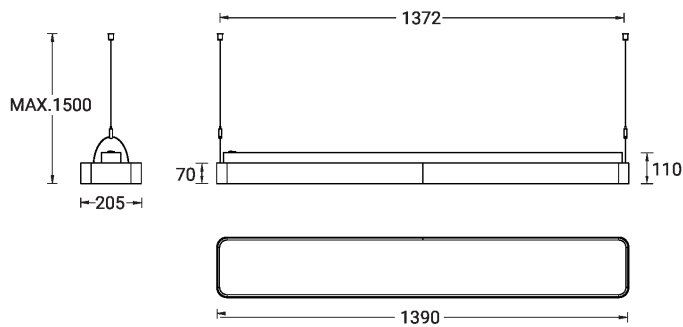

PITTSFIELD 4 (PIT-90123)

Technical information

Material	Aluminium
Light source	1152 & 672 LED
Power	87 W
Lumen	9679 lm
Driver option	Integral control gear
Driver	Constant current (CC)
Input voltage	220-240 V 50/60 Hz

Optic	O, P
Optic value	107°, 93°
Optic (2nd)	O
Optic (2nd) value	105°
CCT / CRI	TW (2700K - 6500K)
Dimming type	DALI
Product colours	Black, White, Matt Silver, Concrete - Urban, Softscape - Urban, Stone - Urban, Corten - Urban, Oak - Woodland, Walnut - Woodland, Pine - Woodland

Weight	6.4 kg
Operating temperature	-20 °C to 40 °C
MacAdam Ellipse	3 SDCM
Lifetime L90B10 (hours)	> 23,000
Lifetime L80B10 (hours)	> 45,000
Lifetime L80B50 (hours)	> 50,000
Variants (DALI)	Compatible with EN/ IEC 60598-2-22: Suitable for emergency installations as central supply, non-maintained (Z0)

PIT-90123