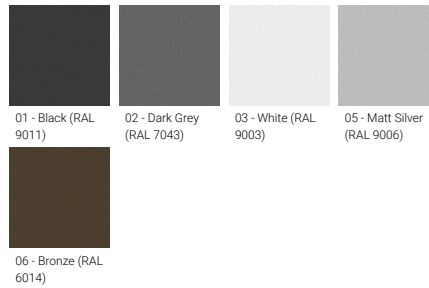

VANCOUVER 42 (VA-20201)

Product description

240x240 mm - 4500 mm - No decorative pattern - IP65

microPrim™

Luminaire Structure

- Die-cast aluminium housing
- Extruded aluminium column
- Pre-treated before powder coating ensuring high corrosion resistance
- Single cable entry
- One IP68 connector supplied with 0.3 m of 3x1.0 sqmm outdoor cable
- Stainless steel fasteners in grade 304 with zinc flake coating (ZFC)
- Durable silicone rubber gasket
- High-efficiency optical reflector
- Clear toughened glass
- Integral control gear
- Maximum wind load resistance is 160 km/h
- Surge protection 10kV
- VANCOUVER luminaires with projectors on top and colder than 3000K CCT do not meet the IDA certification requirements

Optic

G

Product colour

Special finishes upon request

VANCOUVER 42 (VA-20201)

Technical information

Material	Aluminium
Light source	1 COB
Power	40 W
Lumen	2775 - 2969 lm
Efficacy	69 - 74 lm/W
Driver option	Integral control gear
Driver	Constant current (CC)
Input voltage	220-240 V 50/60 Hz
Optic	G

Optic value	134°
CCT / CRI	3000K CRI80, 4000K CRI80
ULR	<1%
ULOR	<1%
CIE flux code n°3	88
Dimming type	On/Off, 1-10V, DALI
Product colours	Black, Dark Grey, White, Matt Silver, Bronze, Concrete - Urban, Softscape - Urban, Stone - Urban, Corten - Urban, Oak - Woodland, Walnut - Woodland, Pine - Woodland
Weight	55.0 kg
Operating temperature	-20 °C to 40 °C