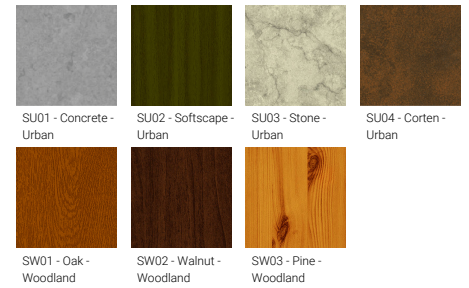

VANCOUVER 42 (VA-20201)

Product description

240x240 mm - 4500 mm - No decorative pattern - IP65

microPrim™

Luminaire Structure

- Die-cast aluminium housing
- Extruded aluminium column
- Pre-treated before powder coating ensuring high corrosion resistance
- Single cable entry
- One IP68 connector supplied with 0.3 m of 3x1.0 sqmm outdoor cable
- Stainless steel fasteners in grade 304 with zinc flake coating (ZFC)
- Durable silicone rubber gasket
- High-efficiency optical reflector
- Clear toughened glass
- Integral control gear
- Maximum wind load resistance is 160 km/h
- Surge protection 10kV
- VANCOUVER luminaires with projectors on top and colder than 3000K CCT do not meet the IDA certification requirements

Optic

G

Product colour

Special finishes upon request

VANCOUVER 42 (VA-20201)

Technical information

Material	Aluminium
Light source	1 COB
Power	40 W
Lumen	2775 - 2969 lm
Efficacy	69 - 74 lm/W
Driver option	Integral control gear
Driver	Constant current (CC)
Input voltage	220-240 V 50/60 Hz
Optic	G

Optic value	134°
CCT / CRI	3000K CRI80, 4000K CRI80
ULR	<1%
ULOR	<1%
CIE flux code n°3	88
Dimming type	On/Off, 1-10V, DALI
Product colours	Black, Dark Grey, White, Matt Silver, Bronze, Concrete - Urban, Softscape - Urban, Stone - Urban, Corten - Urban, Oak - Woodland, Walnut - Woodland, Pine - Woodland
Weight	55.0 kg
Operating temperature	-20 °C to 40 °C