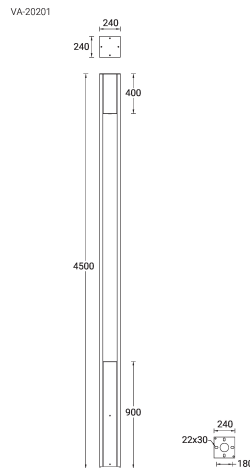

VANCOUVER 42 (VA-20201)

Product description

240x240 mm - 4500 mm - No decorative pattern - IP65

microPrim™

Luminaire Structure

- Die-cast aluminium housing
- Extruded aluminium column
- Pre-treated before powder coating ensuring high corrosion resistance
- Single cable entry
- One IP68 connector supplied with 0.3 m of 3x1.0 sqmm outdoor cable
- Stainless steel fasteners in grade 304 with zinc flake coating (ZFC)
- Durable silicone rubber gasket
- High-efficiency optical reflector
- Clear toughened glass
- Integral control gear
- Maximum wind load resistance is 160 km/h
- Surge protection 10kV
- VANCOUVER luminaires with projectors on top and colder than 3000K CCT do not meet the IDA certification requirements

Optic

G

Product colour

Special finishes upon request

VANCOUVER 42 (VA-20201)

Technical information

Material	Aluminium
Light source	1 COB
Power	40 W
Lumen	2775 - 2969 lm
Efficacy	69 - 74 lm/W
Driver option	Integral control gear
Driver	Constant current (CC)
Input voltage	220-240 V 50/60 Hz
Optic	G

Optic value	134°
CCT / CRI	3000K CRI80, 4000K CRI80
ULR	<1%
ULOR	<1%
CIE flux code n°3	88
Dimming type	On/Off, 1-10V, DALI
Product colours	Black, Dark Grey, White, Matt Silver, Bronze, Concrete - Urban, Softscape - Urban, Stone - Urban, Corten - Urban, Oak - Woodland, Walnut - Woodland, Pine - Woodland
Weight	55.0 kg
Operating temperature	-20 °C to 40 °C

EPA (m2)	0.299
Cable	One IP68 connector supplied with 0.3 m of 3x1.0 sqmm outdoor cable
Through wiring	Single cable entry
Lens / Reflector / Optic	High-efficiency optical reflector, Clear toughened glass
MacAdam Ellipse	3 SDCM
Lifetime L90B10 (hours)	> 50,700
Lifetime L80B10 (hours)	> 63,500
Lifetime L80B50 (hours)	> 63,500
Variants (1-10V, DALI)	Compatible with EN/ IEC 60598-2-22: Suitable for emergency installations as central supply, non-maintained (Z0)