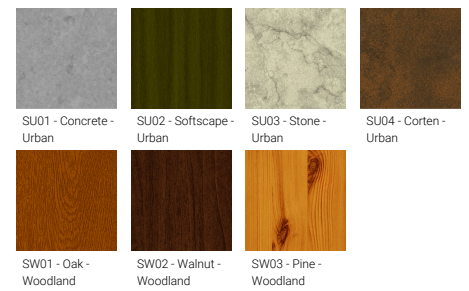

Special finishes upon request