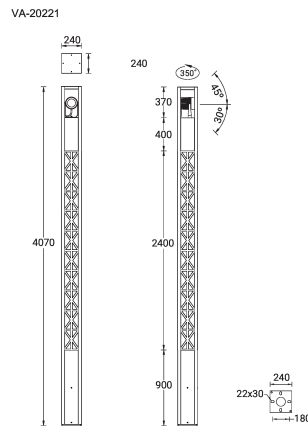

VANCOUVER 46 (VA-20221-LC)

Product description

240x240 mm - 4070 mm - Decorative pattern type 2
(Optic) - 1 projector (Optic 2nd) - LIGHTCONNECT™

Luminaire Structure

- Die-cast aluminium housing
- Extruded aluminium column
- Pre-treated before powder coating ensuring high corrosion resistance
- Single cable entry
- One IP68 connector supplied with 0.3 m of 3x1.0 sqmm outdoor cable

- Stainless steel fasteners in grade 304 with zinc flake coating (ZFC)
- Durable silicone rubber gasket
- High-efficiency optical reflector
- Clear toughened glass
- Integral control gear

- Maximum wind load resistance is 160 km/h
- Surge protection 10kV
- VANCOUVER luminaires with projectors on top and colder than 3000K CCT do not meet the IDA certification requirements

Optic

Product colour

Special finishes upon request

VANCOUVER 46 (VA-20221-LC)

Technical information

Material	Aluminium
Light source	1 COB & 1 COB (Projector)
Power	61 W
Lumen	4188 - 5892 lm
Efficacy	69 - 74 lm/W
Driver option	Integral control gear
Driver	Constant current (CC)
Input voltage	220-240 V 50/60 Hz
Optic	G

EPA (m2)	1.154
Cable	One IP68 connector supplied with 0.3 m of 3x1.0 sqmm outdoor cable
Through wiring	Single cable entry
Lens / Reflector / Optic	High-efficiency optical reflector, Clear toughened glass
MacAdam Ellipse	3 SDCM
Lifetime L90B10 (hours)	> 109,000
Lifetime L80B10 (hours)	> 109,000
Lifetime L80B50 (hours)	> 109,000
Variants (On/Off, 1-10V, DALI)	Compatible with EN/ IEC 60598-2-22: Suitable for emergency installations as central supply, non-maintained (Z0)