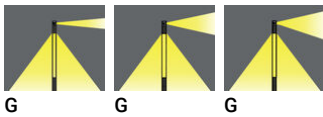

VANCOUVER 46 (VA-20221-LC)

Product description

240x240 mm - 4070 mm - Decorative pattern type 2
(Optic) - 1 projector (Optic 2nd) - LIGHTCONNECT™

Luminaire Structure

- Die-cast aluminium housing
- Extruded aluminium column
- Pre-treated before powder coating ensuring high corrosion resistance
- Single cable entry
- One IP68 connector supplied with 0.3 m of 3x1.0 sqmm outdoor cable

- Stainless steel fasteners in grade 304 with zinc flake coating (ZFC)
- Durable silicone rubber gasket
- High-efficiency optical reflector
- Clear toughened glass
- Integral control gear

- Maximum wind load resistance is 160 km/h
- Surge protection 10kV
- VANCOUVER luminaires with projectors on top and colder than 3000K CCT do not meet the IDA certification requirements

Optic

Product colour

Special finishes upon request

VANCOUVER 46 (VA-20221-LC)

Technical information

Material	Aluminium
Light source	1 COB & 1 COB (Projector)
Power	61 W
Lumen	4188 - 5892 lm
Efficacy	69 - 74 lm/W
Driver option	Integral control gear
Driver	Constant current (CC)
Input voltage	220-240 V 50/60 Hz
Optic	G

Optic value	134°
CCT / CRI	3000K CRI80, 4000K CRI80
ULR	2%
ULOR	2%
CIE flux code n°3	94
Dimming type	On/Off, 1-10V, DALI
Product colours	Black, Dark Grey, White, Matt Silver, Bronze, Concrete - Urban, Softscape - Urban, Stone - Urban, Corten - Urban, Oak - Woodland, Walnut - Woodland, Pine - Woodland
Weight	52.4 kg
Operating temperature	-20 °C to 40 °C