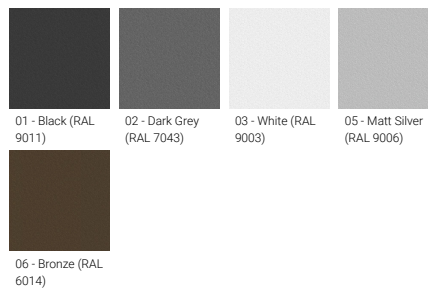

**VANCOUVER 62 (VA-20283)**

**Product description**

240x240 mm - 3700 mm - Decorative pattern type 3 - IP65 - With opal lens

microPrim™

**Luminaire Structure**

- Die-cast aluminium housing
- Extruded aluminium column
- Pre-treated before powder coating ensuring high corrosion resistance
- Single cable entry
- One IP68 connector supplied with 0.3 m of 3x1.0 sqmm outdoor cable
- Stainless steel fasteners in grade 304 with zinc flake coating (ZFC)
- Durable silicone rubber gasket
- High-efficiency polycarbonate lens
- Clear toughened glass
- Integral control gear
- Maximum wind load resistance is 160 km/h
- Surge protection 10kV
- VANCOUVER luminaires with projectors on top and colder than 3000K CCT do not meet the IDA certification requirements

**Optic**

G

**Product colour**

**Special finishes upon request**

**VANCOUVER 62 (VA-20283)**

**Technical information**

<b>Material</b>	Aluminium
<b>Light source</b>	12 x 32 LED
<b>Power</b>	94 W
<b>Lumen</b>	4864 - 5120 lm
<b>Efficacy</b>	49 - 51 lm/W
<b>Driver option</b>	Integral control gear
<b>Driver</b>	Constant current (CC)
<b>Input voltage</b>	220-240 V 50/60 Hz

<b>Optic</b>	G
<b>Optic value</b>	360°
<b>CCT / CRI</b>	3000K CRI80, 4000K CRI80
<b>Dimming type</b>	On/Off, 1-10V, DALI
<b>Product colours</b>	Black, Dark Grey, White, Matt Silver, Bronze, Concrete - Urban, Softscape - Urban, Stone - Urban, Corten - Urban, Oak - Woodland, Walnut - Woodland, Pine - Woodland
<b>Weight</b>	59.8 kg
<b>Operating temperature</b>	-20 °C to 40 °C
<b>EPA (m2)</b>	0.888