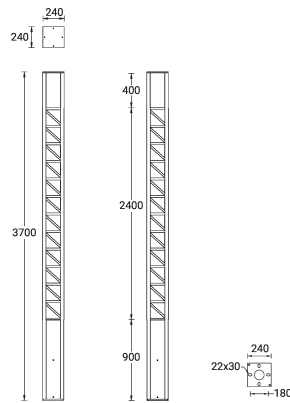

VANCOUVER 62 (VA-20283)

Technical information

Material	Aluminium
Light source	12 x 32 LED
Power	94 W
Lumen	4864 - 5120 lm
Efficacy	49 - 51 lm/W
Driver option	Integral control gear
Driver	Constant current (CC)
Input voltage	220-240 V 50/60 Hz

Optic	G
Optic value	360°
CCT / CRI	3000K CRI80, 4000K CRI80
Dimming type	On/Off, 1-10V, DALI
Product colours	Black, Dark Grey, White, Matt Silver, Bronze, Concrete - Urban, Softscape - Urban, Stone - Urban, Corten - Urban, Oak - Woodland, Walnut - Woodland, Pine - Woodland
Weight	59.8 kg
Operating temperature	-20 °C to 40 °C
EPA (m2)	0.888

Cable	One IP68 connector supplied with 0.3 m of 3x1.0 sqmm outdoor cable
Through wiring	Single cable entry
Lens / Reflector / Optic	High-efficiency polycarbonate lens, Clear toughened glass
MacAdam Ellipse	3 SDCM
Lifetime L90B10 (hours)	> 23,000
Lifetime L80B10 (hours)	> 45,000
Lifetime L80B50 (hours)	> 50,000
Variants (On/Off, 1-10V, DALI)	Compatible with EN/ IEC 60598-2-22: Suitable for emergency installations as central supply, non-maintained (Z0)

VA-20283