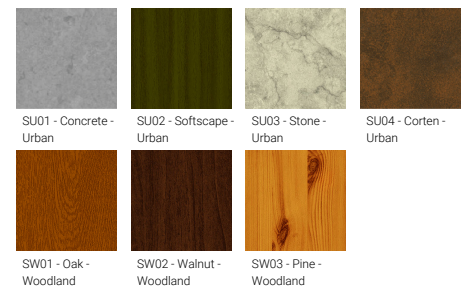

**Optic**

G

**Product colour**

**Special finishes upon request**

**VANCOUVER 62 (VA-20283)**

**Technical information**

<b>Material</b>	Aluminium
<b>Light source</b>	12 x 32 LED
<b>Power</b>	94 W
<b>Lumen</b>	4864 - 5120 lm
<b>Efficacy</b>	49 - 51 lm/W
<b>Driver option</b>	Integral control gear
<b>Driver</b>	Constant current (CC)
<b>Input voltage</b>	220-240 V 50/60 Hz

<b>Optic</b>	G
<b>Optic value</b>	360°
<b>CCT / CRI</b>	3000K CRI80, 4000K CRI80
<b>Dimming type</b>	On/Off, 1-10V, DALI
<b>Product colours</b>	Black, Dark Grey, White, Matt Silver, Bronze, Concrete - Urban, Softscape - Urban, Stone - Urban, Corten - Urban, Oak - Woodland, Walnut - Woodland, Pine - Woodland
<b>Weight</b>	59.8 kg
<b>Operating temperature</b>	-20 °C to 40 °C
<b>EPA (m2)</b>	0.888