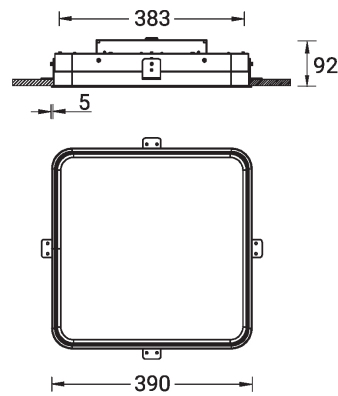

ARDEN 1 (ARD-80014)

Technical information

Material	Aluminium
Light source	1152 LED
Power	36 W
Lumen	4453 lm
Efficacy	124 lm/W
Driver option	Integral control gear
Driver	Constant current (CC)

Input voltage	220-240 V 50/60 Hz
Optic	O, P
Optic value	108°, 93°
CCT / CRI	RGBW40
Dimming type	Bluetooth
Product colours	Black, White, Matt Silver, Concrete - Urban, Softscape - Urban, Stone - Urban, Corten - Urban, Oak - Woodland, Walnut - Woodland, Pine - Woodland
Weight	3.4 kg

Operating temperature	-20 °C to 40 °C
Lens / Reflector / Optic	PMMA diffuser with Opal (UGR <19) and micro prismatic (UGR <13) options for better glare control
MacAdam Ellipse	3 SDCM
Lifetime L90B10 (hours)	> 23,000
Lifetime L80B10 (hours)	> 45,000
Lifetime L80B50 (hours)	> 50,000
Variants (Bluetooth)	Compatible with EN/ IEC 60598-2-22: Suitable for emergency installations as central supply, non-maintained (Z0)

ARD-80014