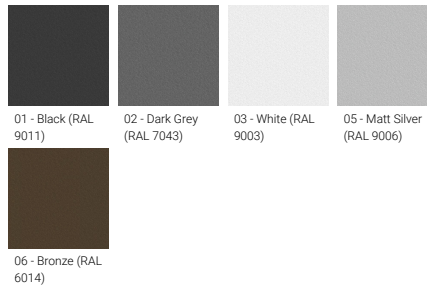

DUOMO 1 (DU-70127-1)

Product description

Ø160 - 484 mm - Dome top

microPrim™

Luminaire Structure

- Die-cast aluminium housing
- Extruded aluminium column
- Pre-treated before powder coating ensuring high corrosion resistance
- Single cable entry
- One IP68 connector supplied with 0.2 m of 3x1.0 sqmm outdoor cable
- Stainless steel fasteners in grade 304 with zinc flake coating (ZFC)
- Durable silicone rubber gasket
- Opal toughened glass diffuser
- Integral control gear

Optic

G

Product colour