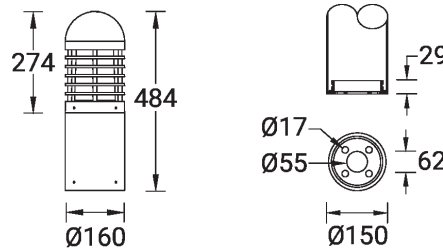

DUOMO 1 (DU-70127-1)

Technical information

Material	Aluminium
Light source	1 COB
Power	41 W
Lumen	705 - 742 lm
Efficacy	17 - 18 lm/W
Driver option	Integral control gear
Driver	Constant current (CC)
Input voltage	220-240 V 50/60 Hz

Optic	G
Optic value	360°
CCT / CRI	3000K CRI80, 4000K CRI80
Bug	B0-U3-G1
ULR	46%
ULOR	46%
CIE flux code n°3	48
Dimming type	On/Off, 1-10V, DALI

Product colours	Black, Dark Grey, White, Matt Silver, Bronze, Concrete - Urban, Softscape - Urban, Stone - Urban, Corten - Urban, Oak - Woodland, Walnut - Woodland, Pine - Woodland
Weight	6.0 kg
Operating temperature	-20 °C to 40 °C
Cable	One IP68 connector supplied with 0.2 m of 3x1.0 sqmm outdoor cable
Through wiring	Single cable entry
Lens / Reflector / Optic	Opal toughened glass diffuser
Variants (1-10V, DALI)	Compatible with EN/ IEC 60598-2-22: Suitable for emergency installations as central supply, non-maintained (Z0)

DU-70127-1