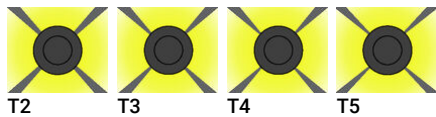

FORREY 3 (FOR-10081)

Product description

Ø186 - 874 mm - With shade

Luminaire Structure

- Die-cast aluminium housing and frame
- Extruded aluminium column
- Pre-treated before powder coating ensuring high corrosion resistance
- Models with shade will have colour white coating at inside of shade luminaire and outside surface coating according to colour of luminaire
- Single cable entry
- One IP68 connector supplied with 0.2 m of 3x1.0 sqmm outdoor cable
- Stainless steel fasteners in grade 304 with zinc flake coating (ZFC)
- Durable silicone rubber gasket
- White coated aluminium reflector on the top of luminaire
- High-efficiency PMMA lens
- Integral control gear
- FORREY luminaires with opal lens and colder than 3000K CCT do not meet the IDA certification requirements

Optic

Product colour

Special finishes upon request

FORREY 3 (FOR-10081)

Technical information

Material	Aluminium
Light source	1 COB
Power	48 W
Lumen	4012 - 4755 lm
Efficacy	84 - 100 lm/W
Driver option	Integral control gear
Driver	Constant current (CC)
Input voltage	220-240 V 50/60 Hz

Optic	T2, T3, T4, T5
Optic value	137°x101°, 132°x106°, 131°x116°, 74°
CCT / CRI	3000K CRI80, 4000K CRI80
Dimming type	On/Off, 1-10V, DALI
Product colours	Black, Dark Grey, White, Matt Silver, Bronze, Concrete - Urban, Softscape - Urban, Stone - Urban, Corten - Urban, Oak - Woodland, Walnut - Woodland, Pine - Woodland
Weight	11.5 kg
Operating temperature	-20 °C to 40 °C
Cable	One IP68 connector supplied with 0.2 m of 3x1.0 sqmm outdoor cable

Through wiring	Single cable entry
Lens / Reflector / Optic	White coated aluminium reflector on the top of luminaire, High-efficiency PMMA lens
MacAdam Ellipse	3 SDCM
Lifetime L90B10 (hours)	> 50,700
Lifetime L80B10 (hours)	> 63,500
Lifetime L80B50 (hours)	> 63,500
Variants (DALI)	Compatible with EN/ IEC 60598-2-22: Suitable for emergency installations as central supply, non-maintained (Z0)