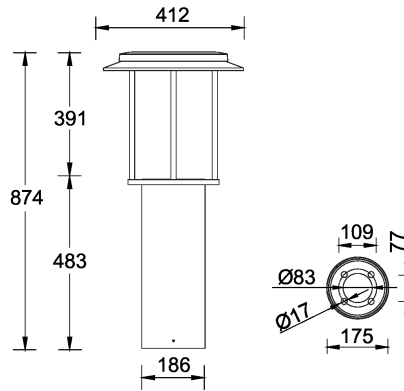

FORREY 3 (FOR-10081)

Product description

Ø186 - 874 mm - With shade

Luminaire Structure

- Die-cast aluminium housing and frame
- Extruded aluminium column
- Pre-treated before powder coating ensuring high corrosion resistance
- Models with shade will have colour white coating at inside of shade luminaire and outside surface coating according to colour of luminaire
- Single cable entry
- One IP68 connector supplied with 0.2 m of 3x1.0 sqmm outdoor cable
- Stainless steel fasteners in grade 304 with zinc flake coating (ZFC)
- Durable silicone rubber gasket
- White coated aluminium reflector on the top of luminaire
- High-efficiency PMMA lens
- Integral control gear
- FORREY luminaires with opal lens and colder than 3000K CCT do not meet the IDA certification requirements

Optic

Product colour

Special finishes upon request

FORREY 3 (FOR-10081)

Technical information

Material	Aluminium
Light source	1 COB
Power	48 W
Lumen	4012 - 4755 lm
Efficacy	84 - 100 lm/W
Driver option	Integral control gear
Driver	Constant current (CC)
Input voltage	220-240 V 50/60 Hz

Optic	T2, T3, T4, T5
Optic value	137°x101°, 132°x106°, 131°x116°, 74°
CCT / CRI	3000K CRI80, 4000K CRI80
Dimming type	On/Off, 1-10V, DALI
Product colours	Black, Dark Grey, White, Matt Silver, Bronze, Concrete - Urban, Softscape - Urban, Stone - Urban, Corten - Urban, Oak - Woodland, Walnut - Woodland, Pine - Woodland
Weight	11.5 kg
Operating temperature	-20 °C to 40 °C
Cable	One IP68 connector supplied with 0.2 m of 3x1.0 sqmm outdoor cable

FOR-10081

FORREY 3 (FOR-10081)

Accessory

Anchor bolt
A10391

DALI Control System
Control-DALI