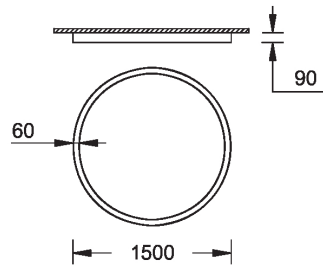

GAVLE 3 (GAV-80121)

Technical information

Material	Aluminium
Light source	576 LED
Power	73 W
Lumen	7339 - 7661 lm
Efficacy	101 - 105 lm/W
Driver option	Integral control gear for On/Off (-ND), DALI (-DA). Remote driver is included for 1-10V (-DI)
Driver	Constant current (CC)

Input voltage	220-240 V 50/60 Hz
Optic	0
Optic value	102°
CCT / CRI	3000K CRI80, 4000K CRI80
Bug	B3-U1-G1
ULR	0%, <1%
ULOR	0%, <1%

CIE flux code n°3	96
Dimming type	On/Off, 1-10V, DALI
Product colours	Black, White, Matt Silver, Concrete - Urban, Softscape - Urban, Stone - Urban, Corten - Urban, Oak - Woodland, Walnut - Woodland, Pine - Woodland
Weight	11.8 kg
Operating temperature	-20 °C to 40 °C
Variants (1-10V, DALI)	Compatible with EN/ IEC 60598-2-22: Suitable for emergency installations as central supply, non-maintained (Z0)

GAV-80121