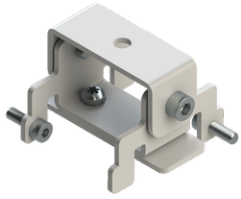

**GAVLE 3** (GAV-80121)

**Product description**

Down - 60x90 mm - 1500 mm

microPrim™

**Luminaire Structure**

- Extruded aluminium bended profile with powder coating
- Passive thermal management
- Stainless steel fasteners in grade 304 with zinc flake coating (ZFC)
- Opal PMMA diffuser (UGR <19) for glare control
- Integral control gear for On/Off (-ND), DALI (-DA). Remote driver is included for 1-10V (-DI)
- Steel brackets for ceiling down mounting option
- Up and down light distribution options
- Wireless control available through Bluetooth connection

SW01 - Oak - Woodland    SW02 - Walnut - Woodland    SW03 - Pine - Woodland

**GAVLE 3** (GAV-80121)

**Technical information**

<b>Material</b>	Aluminium
<b>Light source</b>	576 LED
<b>Power</b>	73 W
<b>Lumen</b>	7339 - 7661 lm
<b>Efficacy</b>	101 - 105 lm/W
<b>Driver option</b>	Integral control gear for On/Off (-ND), DALI (-DA). Remote driver is included for 1-10V (-DI)
<b>Driver</b>	Constant current (CC)

GAV-80121

**GAVLE 3** (GAV-80121)**Accessory**

Ceiling-mounting bracket (40 mm profile)  
**A81381**

Wireless bluetooth converter  
**A90291**

Xpress wireless switch  
**A90591**

DALI Control System  
**Control-DALI**