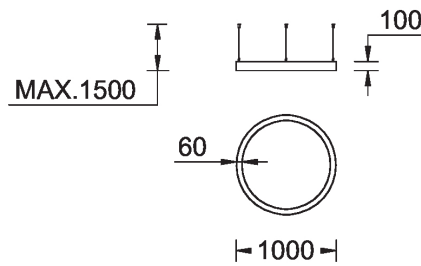

GAVLE 5 (GAV-90112)

Technical information

Material	Aluminium
Light source	768 & 768 LED
Power	98 W
Lumen	10428 lm
Efficacy	106 lm/W
Driver option	Remote driver (included)

Driver	Constant current (CC)
Input voltage	220-240 V 50/60 Hz
Optic	0
Optic value	102°
CCT / CRI	TW (2700K - 6500K)
Dimming type	DALI

Product colours	Black, White, Matt Silver, Concrete - Urban, Softscape - Urban, Stone - Urban, Corten - Urban, Oak - Woodland, Walnut - Woodland, Pine - Woodland
Weight	8.8 kg
Operating temperature	-20 °C to 40 °C
Variants (DALI)	Compatible with EN/ IEC 60598-2-22: Suitable for emergency installations as central supply, non-maintained (Z0)

GAV-90112