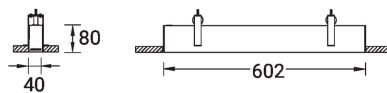

NYBRO 3 (NYB-80201)

Technical information

Material	Aluminium
Light source	72 LED
Power	11 W
Lumen	742 - 900 lm
Efficacy	67 - 82 lm/W
Driver option	Integral control gear
Driver	Constant current (CC)

Input voltage	220-240 V 50/60 Hz
Optic	O, P
Optic value	Opal, Micro-prismatic
CCT / CRI	3000K CRI80, 4000K CRI80
Dimming type	On/Off, 1-10V, DALI
Product colours	Black, White, Matt Silver, Concrete - Urban, Softscape - Urban, Stone - Urban, Corten - Urban, Oak - Woodland, Walnut - Woodland, Pine - Woodland
Weight	1.8 kg

Operating temperature	-20 °C to 40 °C
MacAdam Ellipse	3 SDCM
Lifetime L90B10 (hours)	> 23,000
Lifetime L80B10 (hours)	> 45,000
Lifetime L80B50 (hours)	> 50,000
Variants (On/Off, 1-10V, DALI)	Compatible with EN/ IEC 60598-2-22: Suitable for emergency installations as central supply, non-maintained (Z0)

NYB-80201