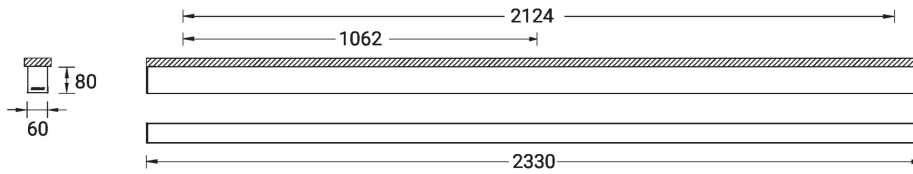

NYBRO 6 (NYB-80655)

Technical information

Material	Aluminium	Input voltage	220-240 V 50/60 Hz	MacAdam Ellipse	3 SDCM
Light source	288 LED	Optic	O, P	Lifetime L90B10 (hours)	> 23,000
Power	74 W	CCT / CRI	TW (2700K - 6500K)	Lifetime L80B10 (hours)	> 45,000
Lumen	6323 lm	Dimming type	DALI	Lifetime L80B50 (hours)	> 50,000
Efficacy	75 lm/W	Product colours	Black, White, Matt Silver, Concrete - Urban, Softscape - Urban, Stone - Urban, Corten - Urban, Oak - Woodland, Walnut - Woodland, Pine - Woodland	Variants (DALI)	Compatible with EN/ IEC 60598-2-22: Suitable for emergency installations as central supply, non-maintained (Z0)
Driver option	Integral control gear				
Driver	Constant current (CC)	Weight	7.1 kg		
		Operating temperature	-20 °C to 40 °C		

NYB-80655