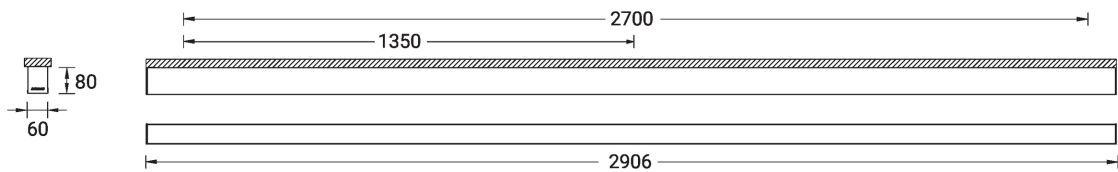

NYBRO 6 (NYB-80664)

Technical information

Material	Aluminium	Input voltage	220-240 V 50/60 Hz	Operating temperature	-20 °C to 40 °C
Light source	348 LED	Optic	O, P	MacAdam Ellipse	3 SDCM
Power	90 W	Optic value	Opal, Micro-prismatic	Lifetime L90B10 (hours)	> 23,000
Lumen	10300 lm	CCT / CRI	3000K CRI80, 4000K CRI80	Lifetime L80B10 (hours)	> 45,000
Efficacy	114 lm/W	Dimming type	DALI	Lifetime L80B50 (hours)	> 50,000
Driver option	Integral control gear	Product colours	Black, White, Matt Silver, Concrete - Urban, Softscape - Urban, Stone - Urban, Corten - Urban, Oak - Woodland, Walnut - Woodland, Pine - Woodland	Variants (DALI)	Compatible with EN/ IEC 60598-2-22: Suitable for emergency installations as central supply, non-maintained (Z0)
Driver	Constant current (CC)				
		Weight	8.4 kg		

NYB-80664